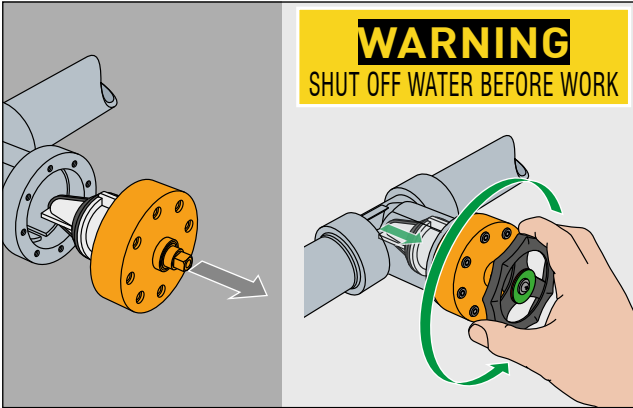

7

8

OLD

ø 40 / 50 / 63

NEW

WARNING
SHUT OFF WATER BEFORE WORK

1

2