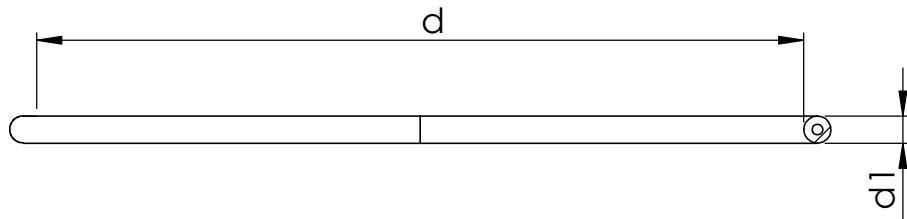

Item	Size	d	d1
1053626	500	500	18

uponor

Description
 INFRA
 Mounting Dimensions
 Chamber components
 Chamber telescope o-ring sealing
 hollow 500 EPDM

Drawing number

Z_Chamber_telescope_o_ring_sealing_500_hollow