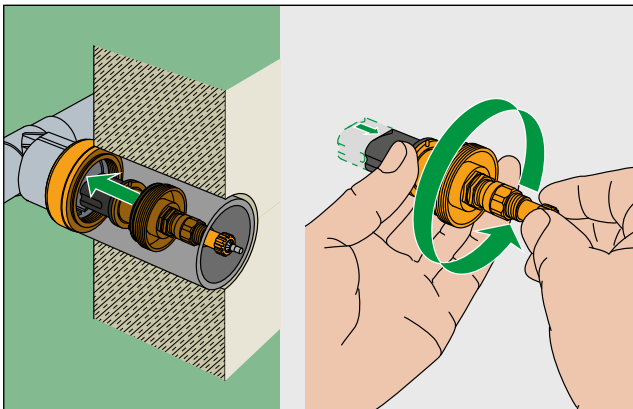

OLD

UP $\varnothing$ 20 / 25 / 32

NEW

1

2

3

4

5

6

7

8