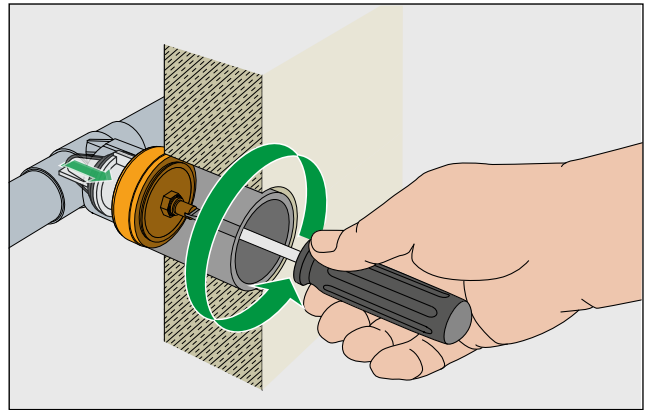

OLD

UP $\varnothing$ 20 / 25 / 32

NEW

1

2

3

4

5

6

7

8