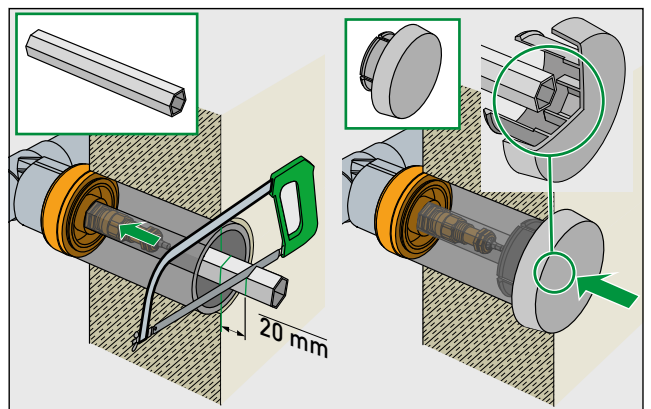

OLD

UP $\varnothing$ 20 / 25 / 32

NEW

1

2

3

4

5

6

7

8