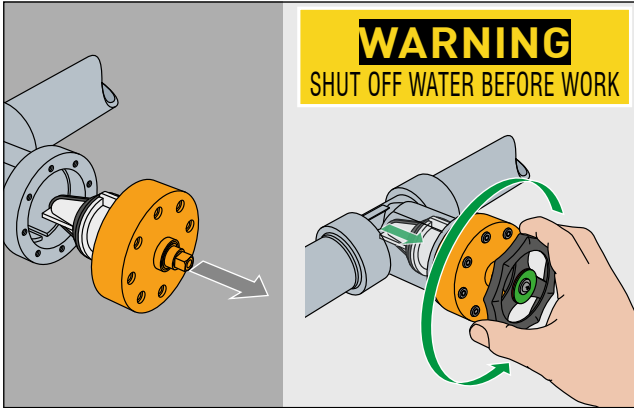

OLD

ø 40 / 50 / 63

NEW

1