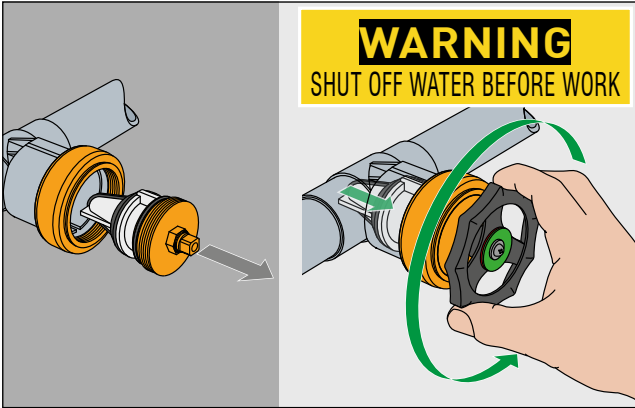

**NEW**

**UP  $\varnothing 20 / 25 / 32$**

**1**

**2**

OLD

ø 20 / 25 / 32

NEW

**WARNING**  
SHUT OFF WATER BEFORE WORK