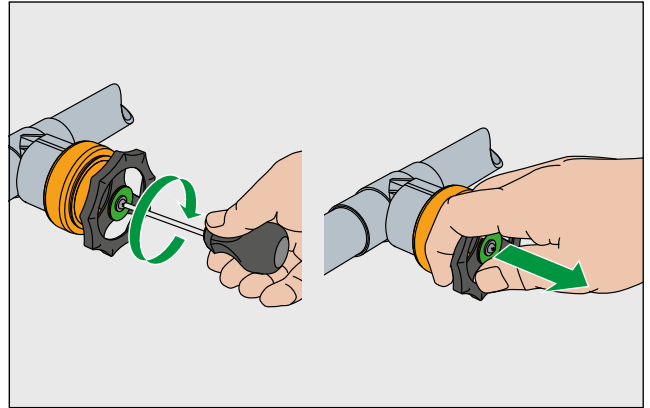

OLD

ø 20 / 25 / 32

NEW

WARNING
SHUT OFF WATER BEFORE WORK

1

2

3

4

5

6

7

8