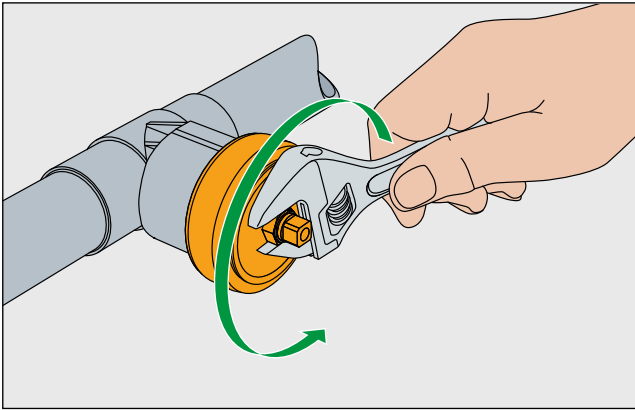

OLD

ø 20 / 25 / 32

NEW

WARNING
SHUT OFF WATER BEFORE WORK

1

2

3

4

5

6

7

8