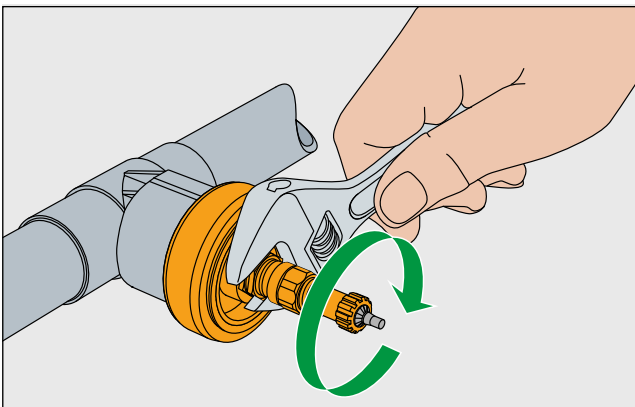

OLD

ø 20 / 25 / 32

NEW

WARNING
SHUT OFF WATER BEFORE WORK

1

2

3

4

5

6

7

8