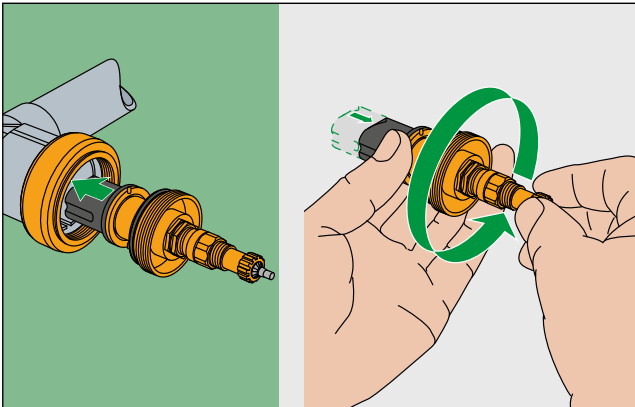

OLD

ø 20 / 25 / 32

NEW

WARNING
SHUT OFF WATER BEFORE WORK

1

2

3

4

5

6

7

8