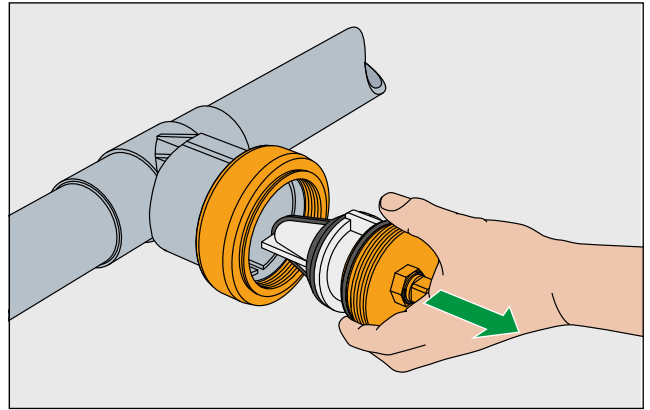

OLD

ø 20 / 25 / 32

NEW

WARNING
SHUT OFF WATER BEFORE WORK

1

2

3

4

5

6

7

8