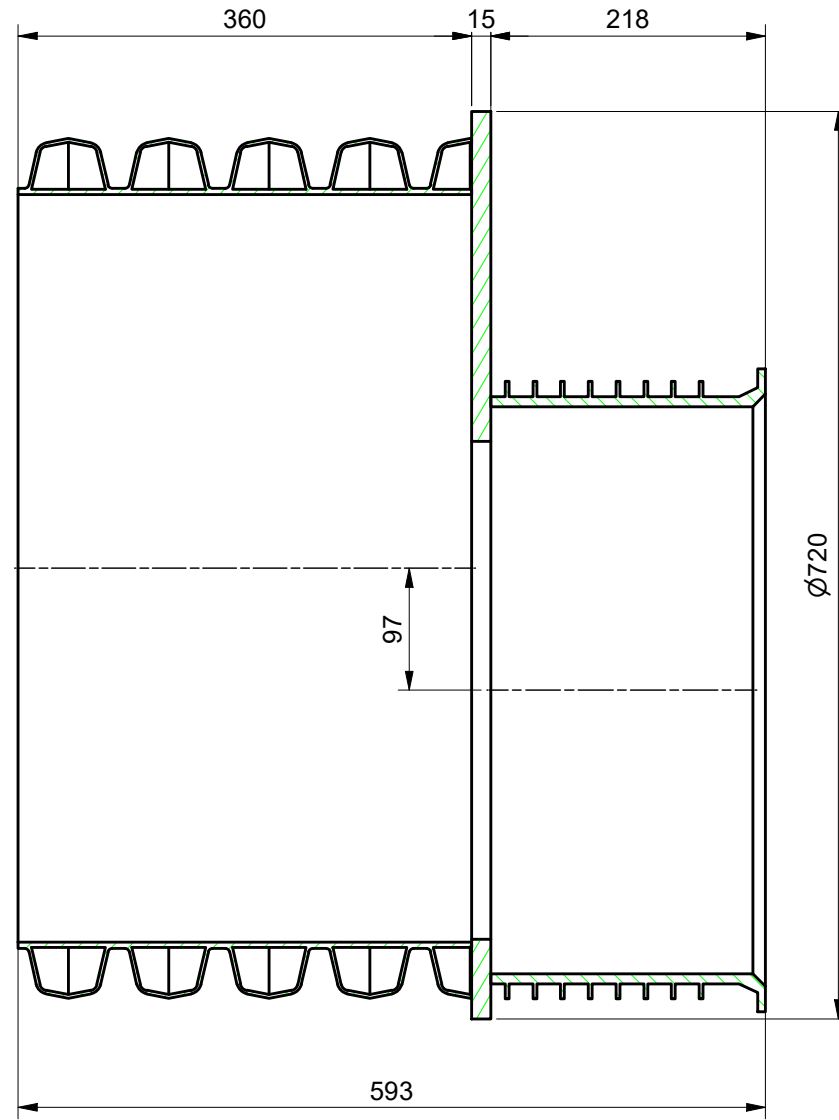

A-A (1 : 6)

Item	Qty	Title	Description	Stock Number	Part number	Length
1	1	IQ 684/600	SN8 BLACK 6M PP	1051721		360 mm
2	1	SKJUTMUFF	Ultra Rib 2, 450 Skjutmuff	1051666		218 mm
3	1	REDUCER PP PLATE 15MM	4000x2000x15, M ² PP	1071839	1094246-004	

Tolerances Fabricated parts				Description			
>	≤	-	+	IQ STORM WATER REDUCER 600/400 BLACK			
0	200	0	2	Client / Project / Order No. 1094246			
201	1000	0	3				
1001	2000	0	5				
2001	4000	0	10				
4001	6000	0	15				
>6001	0	0	20	Material Drawn 2026-04-27 / tobias.gissberg			
Angular 2°				Pressure test NO		Drg.No 1094246	
In case of Z-joint PrW*				Scale 1 : 6		Weight 12 kg	
* PrW Weholite profile width				File Name 1094246.idw		Status Work in Progress	
				Sheet A3		Revision 1	
				Chkd.		Apr.	