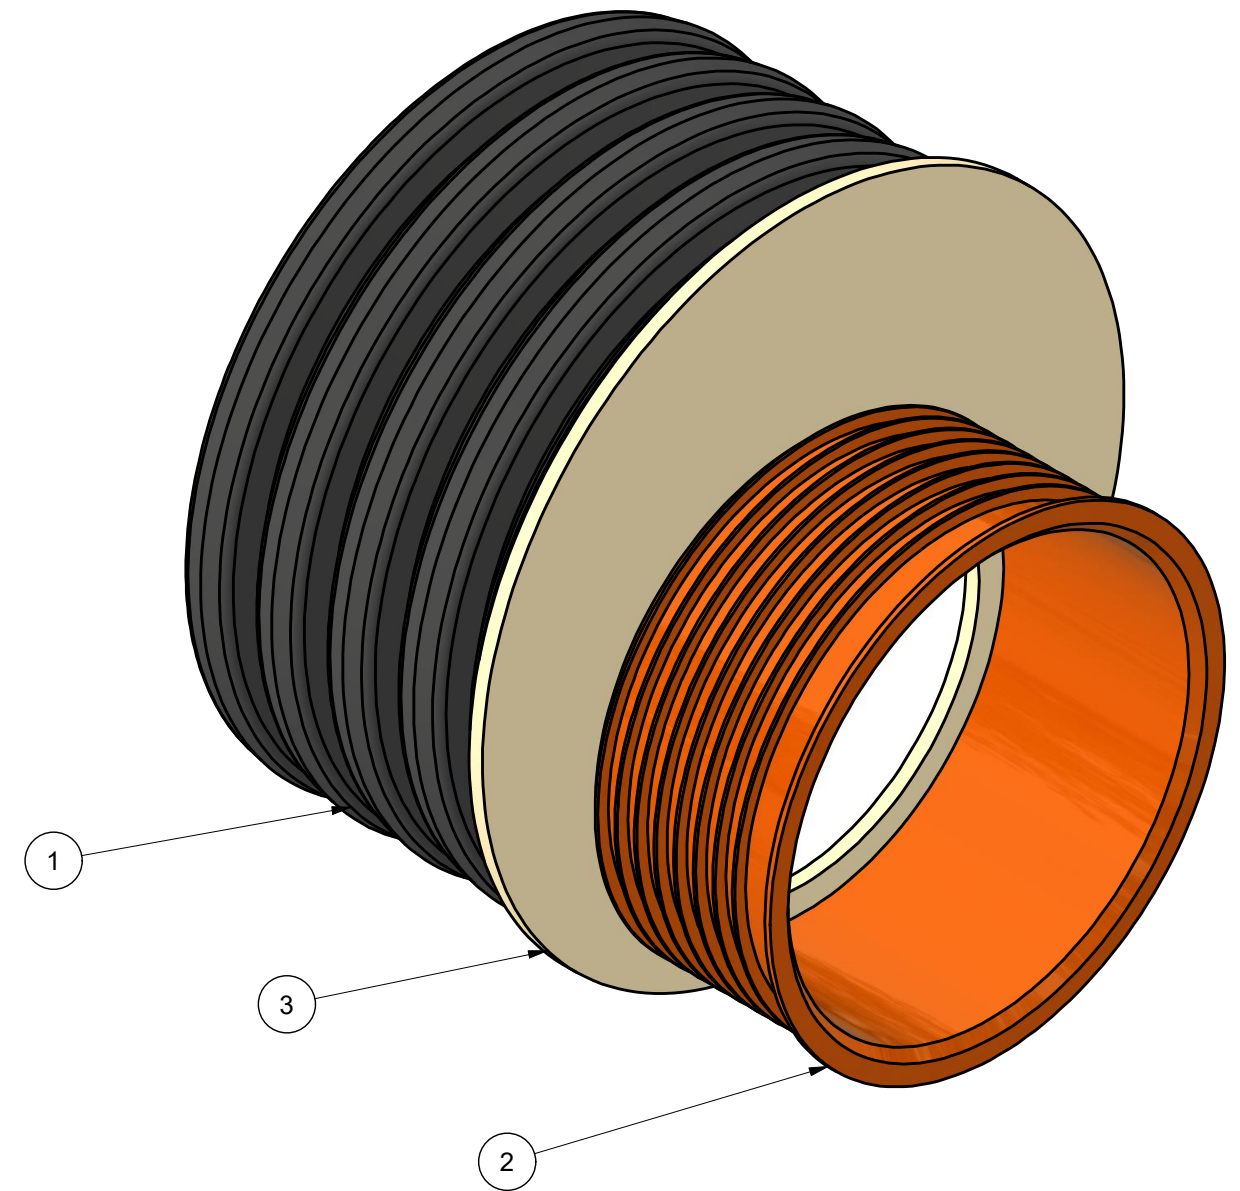

A-A (1 : 6)

Item	Qty	Title	Description	Stock Number	Part number	Length
1	1	IQ 684/600	SN8 BLACK 6M PP	1051721		360 mm
2	1	SKJUTMUFF	Ultra Rib 2, 450 Skjutmuff	1051666		218 mm
3	1	REDUCER PP PLATE 15MM	4000x2000x15, M ² PP	1071839	1094246-004	

Tolerances Fabricated parts				Description			
>	≤	-	+	IQ STORM WATER REDUCER 600/400 BLACK			
0	200	0	2	Client / Project / Order No. 1094246			
201	1000	0	3				
1001	2000	0	5				
2001	4000	0	10				
4001	6000	0	15				
>6001	0	0	20	Material Drawn 2026-04-27 / tobias.gissberg			
Angular 2°				Pressure test NO		Drg.No 1094246	
In case of Z-joint PrW*				Scale 1 : 6		Weight 12 kg	
* PrW Weholite profile width				File Name 1094246.idw		Status Work in Progress	
				Sheet A3		Revision 1	
				Chkd.		Apr.	