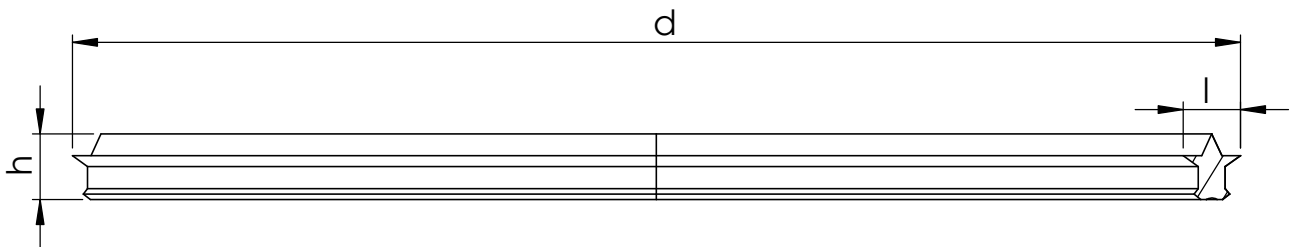

Item	Size	d	l	h
1051773	1200	1081	61	53

Uponor

Description
INFRA
Mounting dimensions
IQ Storm water fittings

Drawing number
Z_IQ_Storm_water_sealing_ring_pipe_socket_epdm

Sheet: 1/1

4

3

2