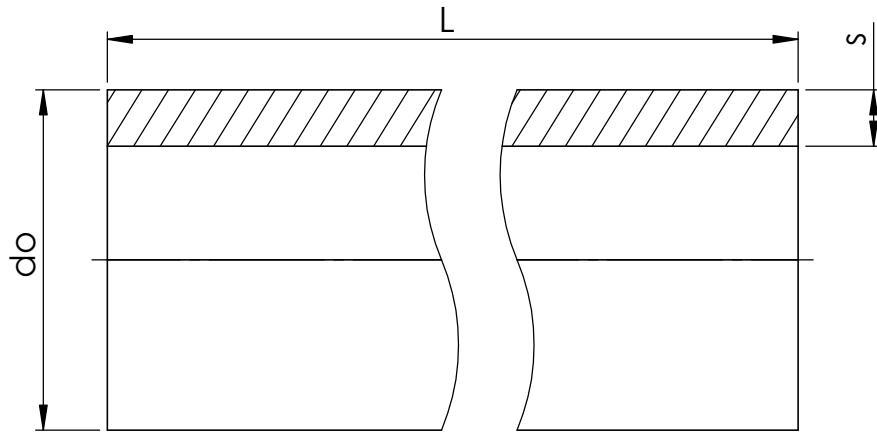

Item	Size	do	L	s
1092075	225	225	12	37,4

Uponor

Description
INFRA
Mounting dimensions
Pressure water pipe PN30 SDR6,3
PE100 Water pipes

Drawing number
Z_Pressure_water_pipe_PN30_SDR6_3_PE100

Sheet: 1/1

4

3

2