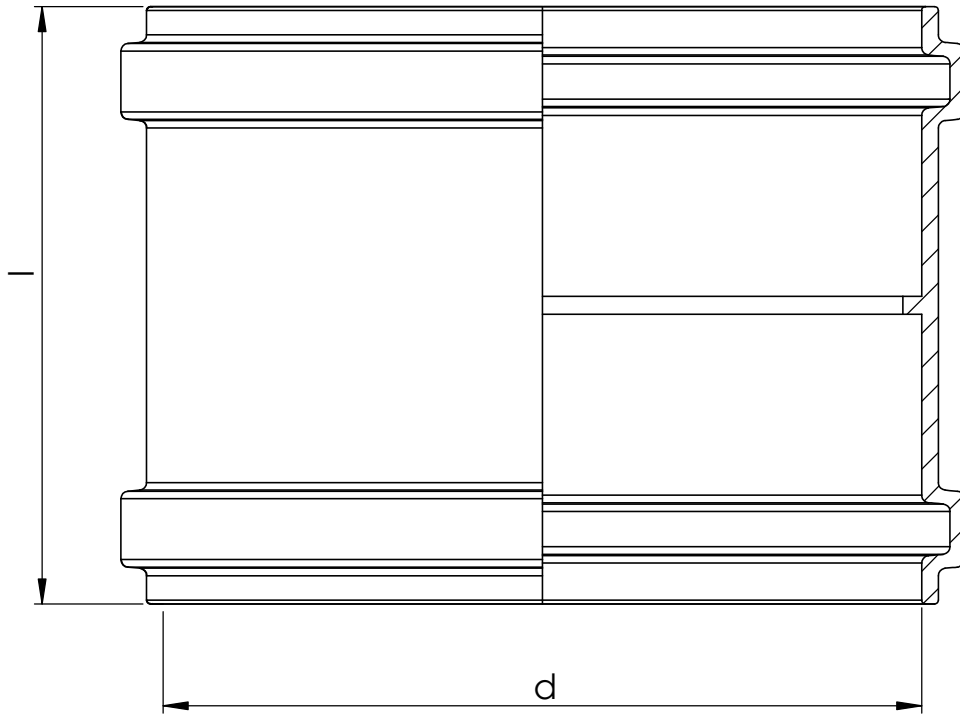

Item	Size	d	l
1050615	200	201	158
1050616	250	251	250
1050617	315	316	293
1067816	400	401	324

Uponor

Description
INFRA
Mounting dimensions
PVC fittings

Drawing number
Z_PVC_Fittings_Sewer_double_socket

Sheet: 1/1