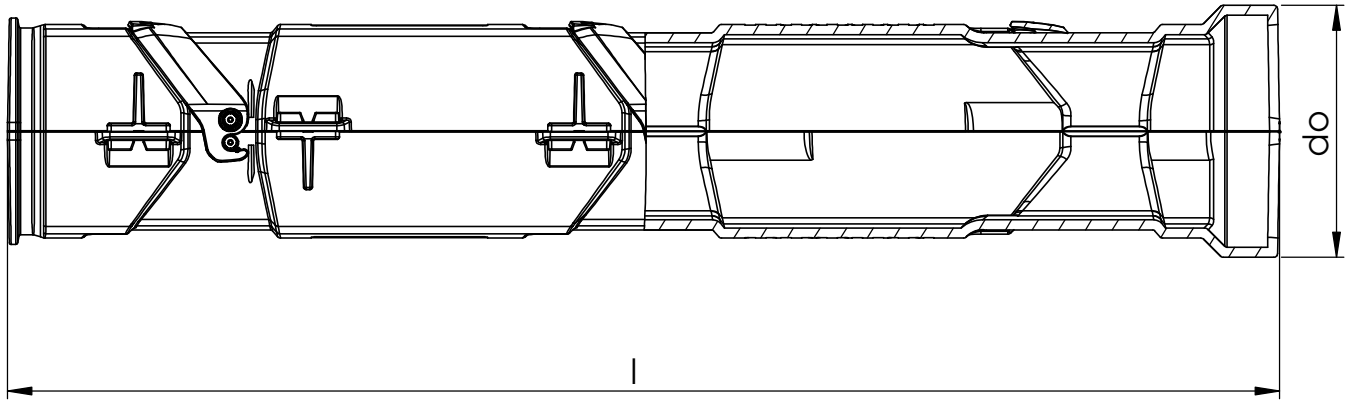

Item	Description	Length, mm (l)	Diameter out, mm (do)	Weigth, kg
1142897 1142898 1142899	SPLIT CABLE DUCTING PIPE 110 1M PP YELLOW GREEN RED	1010	146	2,34
1142990 1142991 1142992	SPLIT CABLE DUCTING PIPE 160 1M PP YELLOW GREEN RED	1010	200	4,39

uponor

Description
Mounting dimensions

Drawing number
Z_INFRA_SPLIT CABLE DUCTING PIPE_110-160

Sheet: 1/1

4

3

2

1