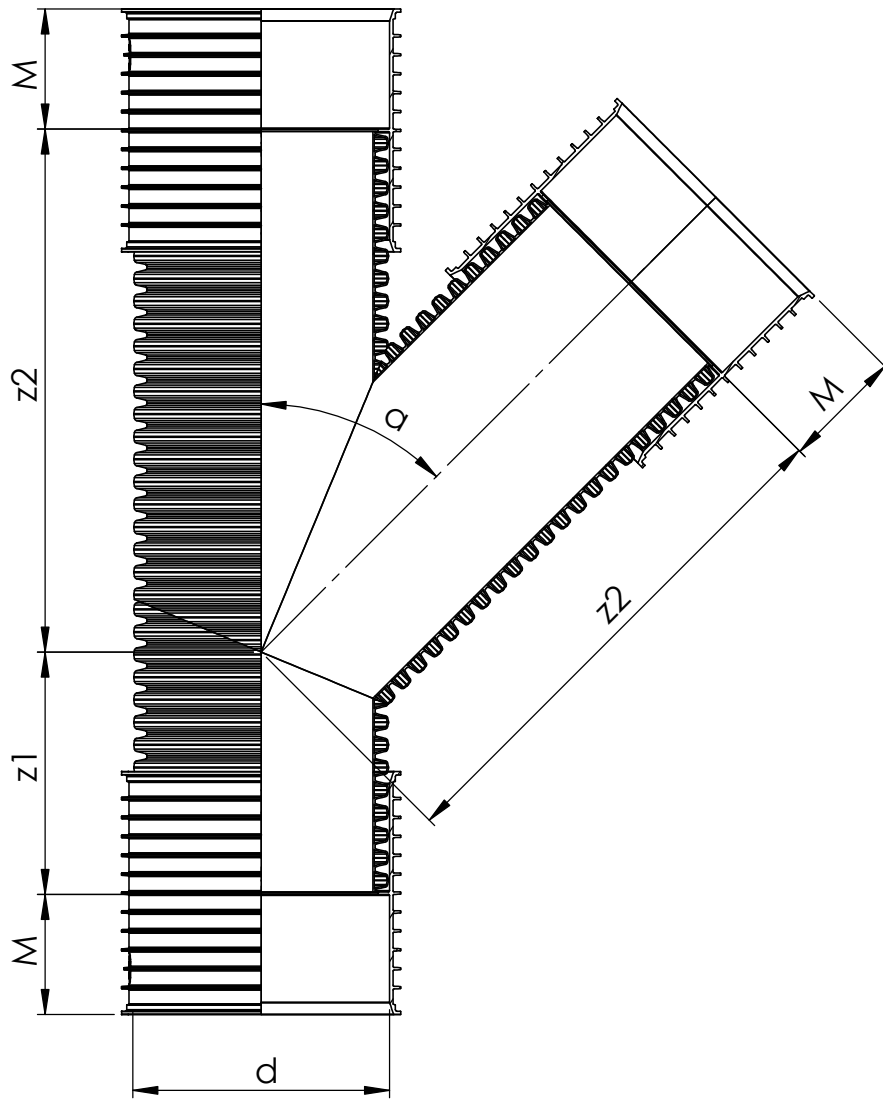

Item	Size	d	z1	z2	M	α
1056644	300/300	340	320	691	159	45°

Uponor

Description
INFRA
Mounting dimensions
IQ Storm water fittings

Drawing number
Z_IQ_Storm_water_branch_300_300_45_deg

Sheet: 1/1

4

3

2