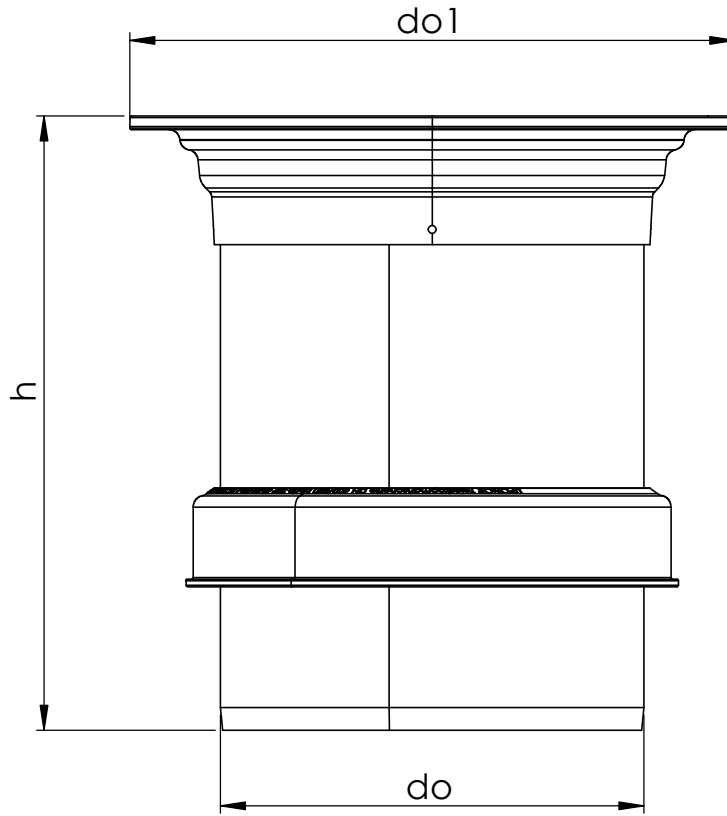

Item	Size	do	do1	h
1133429	U-600/560	560	800	865

**Uponor**

Description  
 INFRA  
 Mounting Dimensions  
 Chamber telescopic risers  
 Chamber telescope pipe basic  
 with cover

Drawing number

Z\_Chamber\_telescope\_pipe\_U600\_560\_basic\_with\_cover