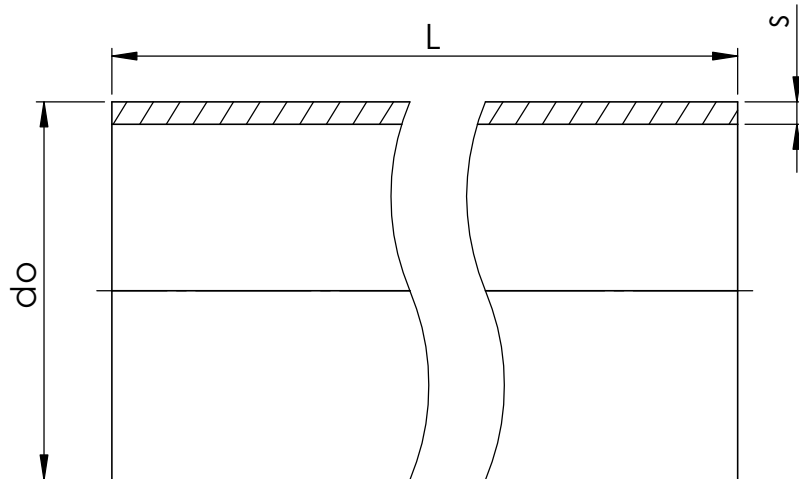

Item	Size	do	L	s
1135027	500	500	Special	29,7

Uponor

Description

INFRA
Mounting dimensions
Pressure water pipe PN10 SDR17
PE100 Water pipes

Drawing number

Z_Pressure_water_pipe_PN10_SDR17_2RC_PE100RC

Sheet: 1/1