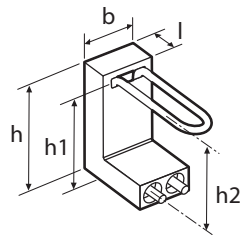

Uponor Smart Radi connection unit box

Item no.	l [mm]	b [mm]	h [mm]	h1 [mm]	h2 [mm]
1013134	50	100	260	240	215
1007077	50	100	285	265	240