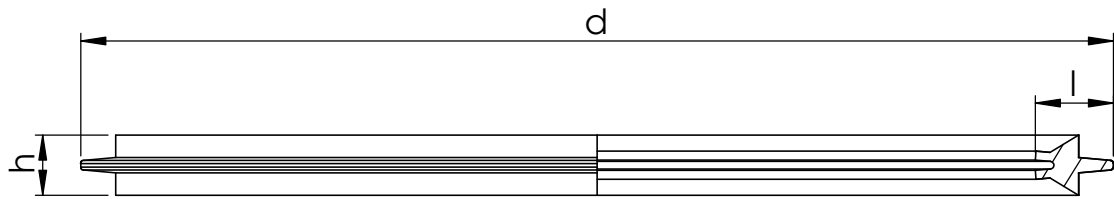

Item	Size	d	l	h
1060626	600	683	52	40

Description
INFRA
Mounting dimensions
Chamber components

Drawing number
Z_IQ_Chamber_riser_pipe_sealing_ring

Sheet: 1/1

4

3

2

1