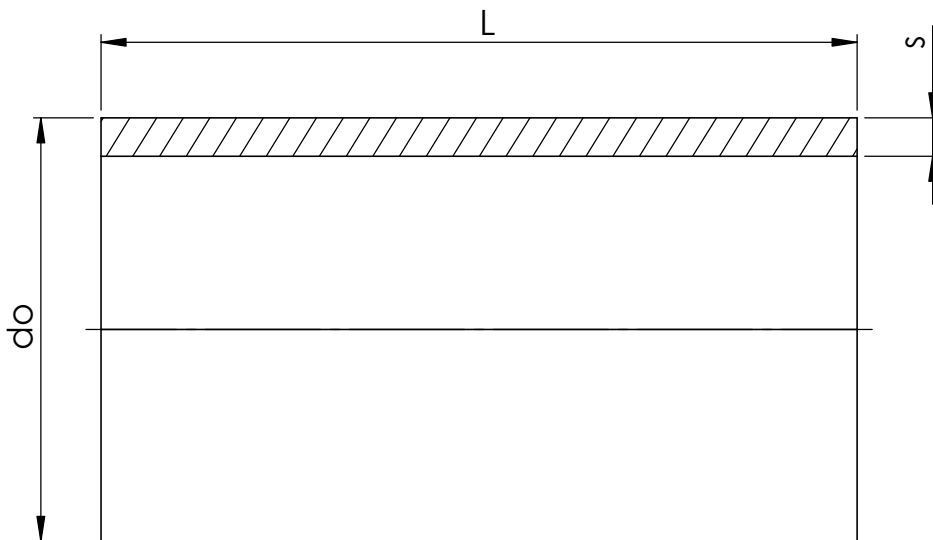

Item	Size	do	L	s
1132993	560	560	Special	50,8
1120069	650	650	Special	31
1095813	710	710	Special	64,5

Uponor

Description

INFRA
Mounting dimensions
Pressure water pipe PN16 SDR11
PE100 Water pipes

Drawing number