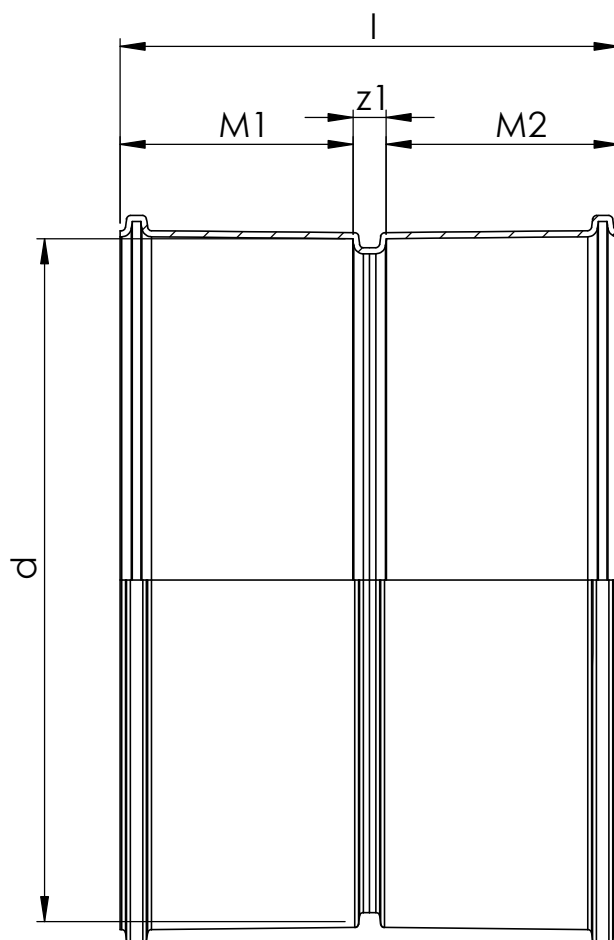

Item	Size	d	l	M1	M2	z1
1058730	800	903	660	308	308	44

Uponor

Description
INFRA
Mounting dimensions
IQ Storm water fittings

Drawing number
Z_IQ_Storm_water_double_socket_800

Sheet: 1/1

4

3

2