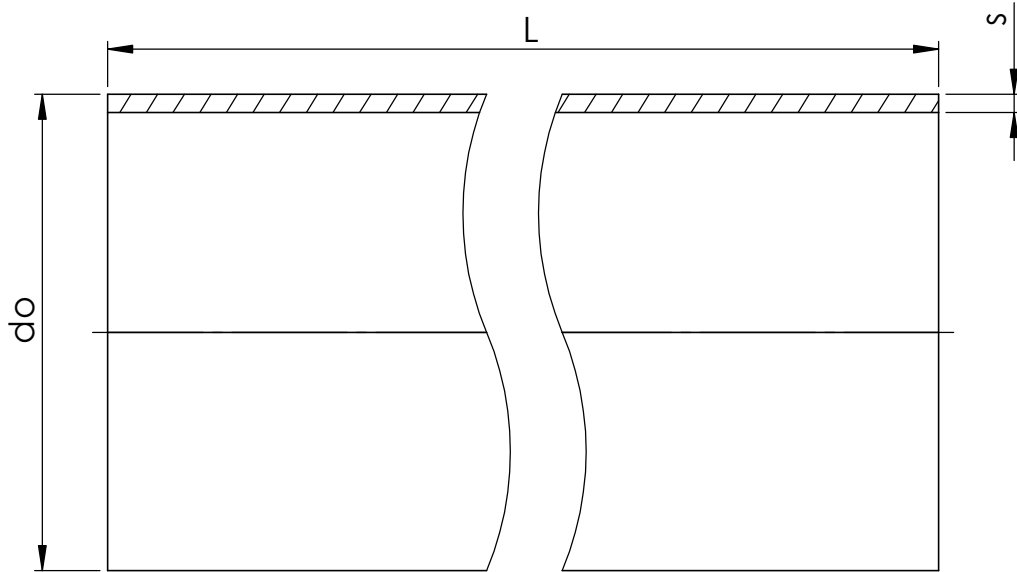

4

3

2

1

Item	Size	do	L	s
1140928	315	315	Special	12,1

Uponor

Description

INFRA
Mounting dimensions
Pressure water pipe PN6 SDR26
PE100 Water pipes

Drawing number

Z_Pressure_water_pipe_PN6_SDR26_PE100_RC

Sheet: 1/1

4

3

2

1