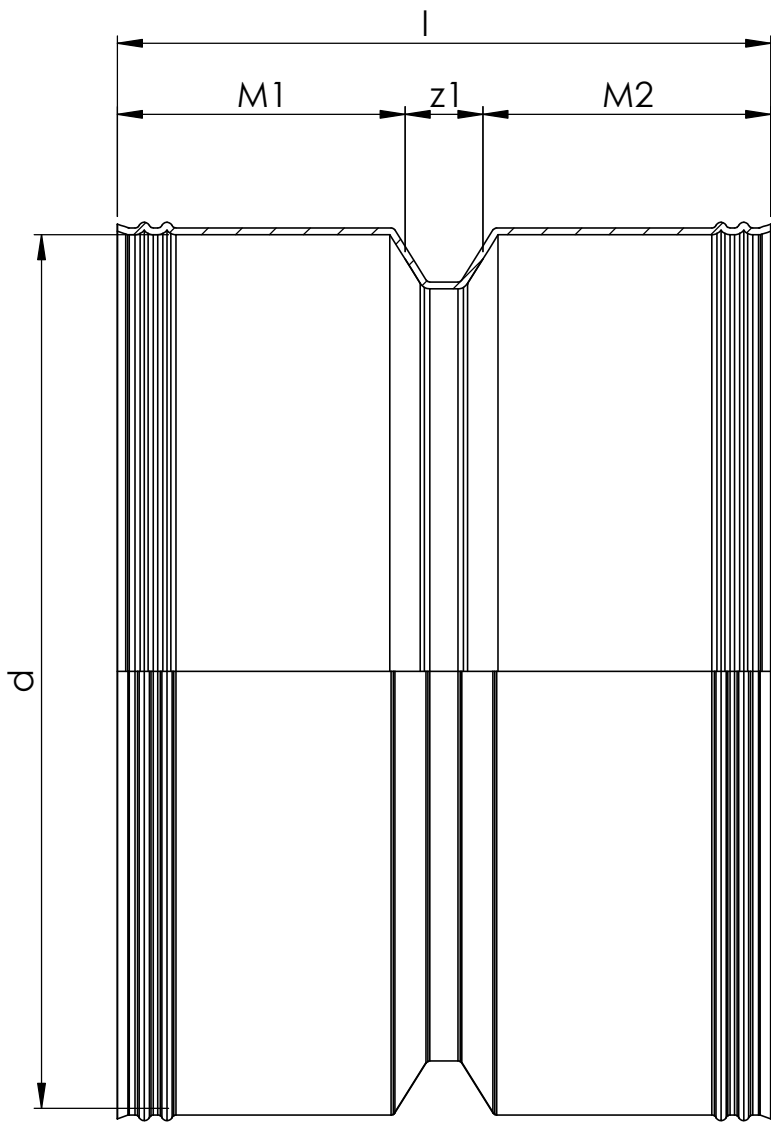

| Item | Size | d | l | M1 | M2 | z1 |
|---------|------|------|-----|-----|-----|-----|
| 1058852 | 1000 | 1154 | 864 | 381 | 381 | 102 |

Description
 INFRA
 Mounting dimensions
 IQ Storm water fittings

Drawing number
 Z_IQ_Storm_water_double_socket_1000

Sheet: 1/1

4

3

2

1