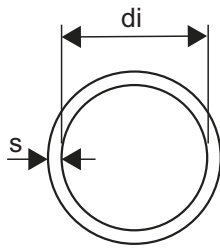

Wipex o-ring-set G1 - G3 **Uponor**

Pos.	Dimension	di [mm]	s [mm]
A	90,0 x 4,0 / G3	90,0	4,0
B	61,9 x 3,53 / G2	61,9	3,53
C	43,5 x 3,0 / G1¼	43,5	3,0
D	35 x 3,0 / G1	35	3,0

M 1:1

Uponor GmbH

Industriestraße 56, D-97437 Hassfurt, Germany

www.uponor.com

Wipex o-ring-set G1 - G3 **Uponor**

Pos.	Dimension	di [mm]	s [mm]
A	90,0 x 4,0 / G3	90,0	4,0
B	61,9 x 3,53 / G2	61,9	3,53
C	43,5 x 3,0 / G1¼	43,5	3,0
D	35 x 3,0 / G1	35	3,0

M 1:1

Uponor GmbH