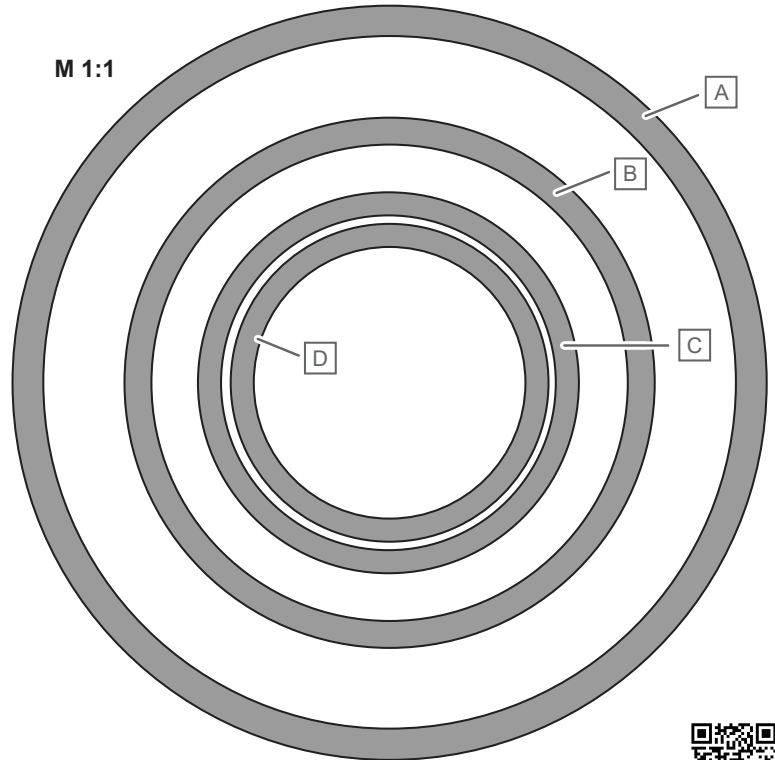

Wipex o-ring-set G1 - G3 **Uponor**

Pos.	Dimension	di [mm]	s [mm]
A	90,0 x 4,0 / G3	90,0	4,0
B	61,9 x 3,53 / G2	61,9	3,53
C	43,5 x 3,0 / G1¼	43,5	3,0
D	35 x 3,0 / G1	35	3,0

M 1:1

Uponor GmbH

Industriestraße 56, D-97437 Hassfurt, Germany

www.uponor.com

Wipex o-ring-set G1 - G3 **Uponor**

Pos.	Dimension	di [mm]	s [mm]
A	90,0 x 4,0 / G3	90,0	4,0
B	61,9 x 3,53 / G2	61,9	3,53
C	43,5 x 3,0 / G1¼	43,5	3,0
D	35 x 3,0 / G1	35	3,0

M 1:1

Uponor GmbH