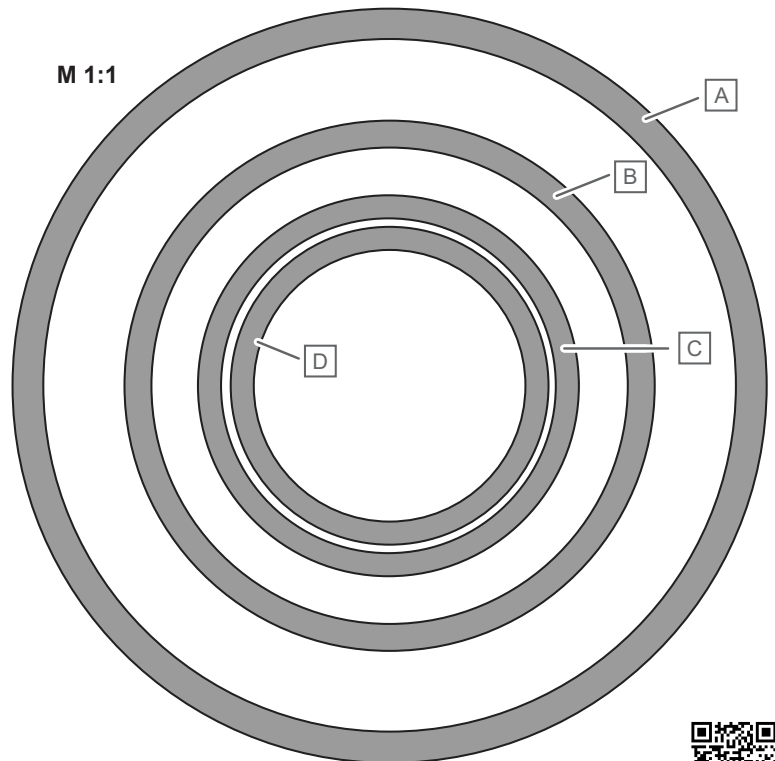

Wipex o-ring-set G1 - G3 **Uponor**

Pos.	Dimension	di [mm]	s [mm]
A	90,0 x 4,0 / G3	90,0	4,0
B	61,9 x 3,53 / G2	61,9	3,53
C	43,5 x 3,0 / G1¼	43,5	3,0
D	35 x 3,0 / G1	35	3,0

M 1:1

Uponor GmbH

Industriestraße 56, D-97437 Hassfurt, Germany

www.uponor.com

Wipex o-ring-set G1 - G3 **Uponor**

Pos.	Dimension	di [mm]	s [mm]
A	90,0 x 4,0 / G3	90,0	4,0
B	61,9 x 3,53 / G2	61,9	3,53
C	43,5 x 3,0 / G1¼	43,5	3,0
D	35 x 3,0 / G1	35	3,0

M 1:1

Uponor GmbH