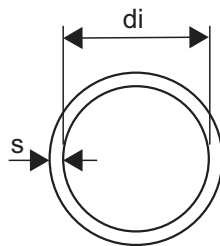

Wipex o-ring-set G1 - G3 **Uponor**

Pos.	Dimension	di [mm]	s [mm]
A	90,0 x 4,0 / G3	90,0	4,0
B	61,9 x 3,53 / G2	61,9	3,53
C	43,5 x 3,0 / G1¼	43,5	3,0
D	35 x 3,0 / G1	35	3,0

M 1:1

Uponor GmbH

Industriestraße 56, D-97437 Hassfurt, Germany

www.uponor.com

Wipex o-ring-set G1 - G3 **Uponor**

Pos.	Dimension	di [mm]	s [mm]
A	90,0 x 4,0 / G3	90,0	4,0
B	61,9 x 3,53 / G2	61,9	3,53
C	43,5 x 3,0 / G1¼	43,5	3,0
D	35 x 3,0 / G1	35	3,0

M 1:1

Uponor GmbH