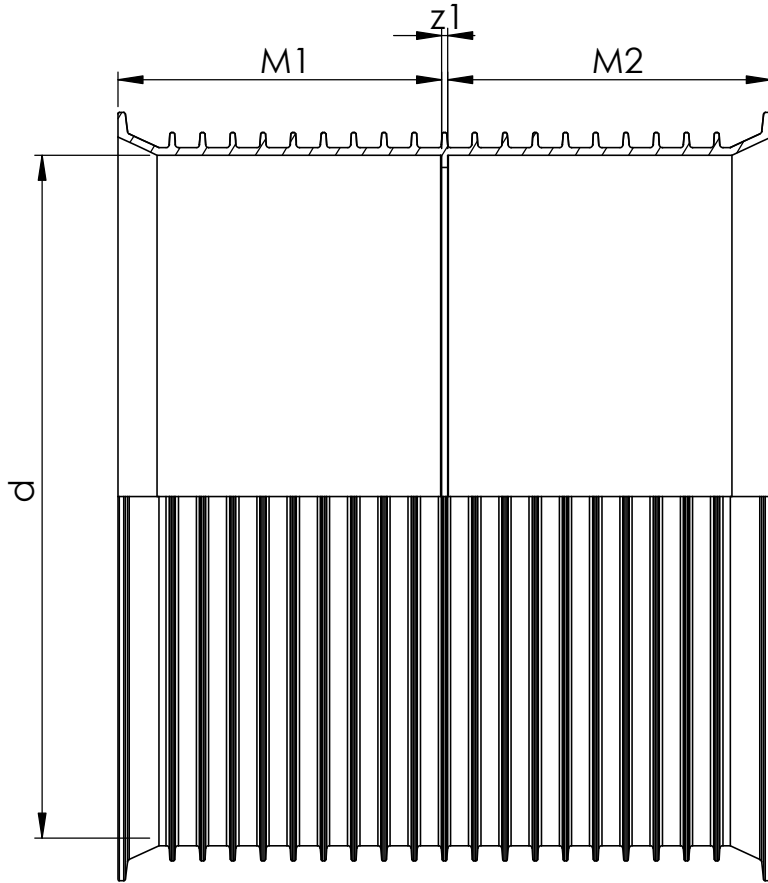

Item	Size	d	M1	M2	z1
1056645	400	450	214	214	4

Uponor

Description
INFRA
Mounting dimensions
IQ Storm water fittings

Drawing number
Z_IQ_Storm_water_double_socket_400

Sheet: 1/1

4

3

2