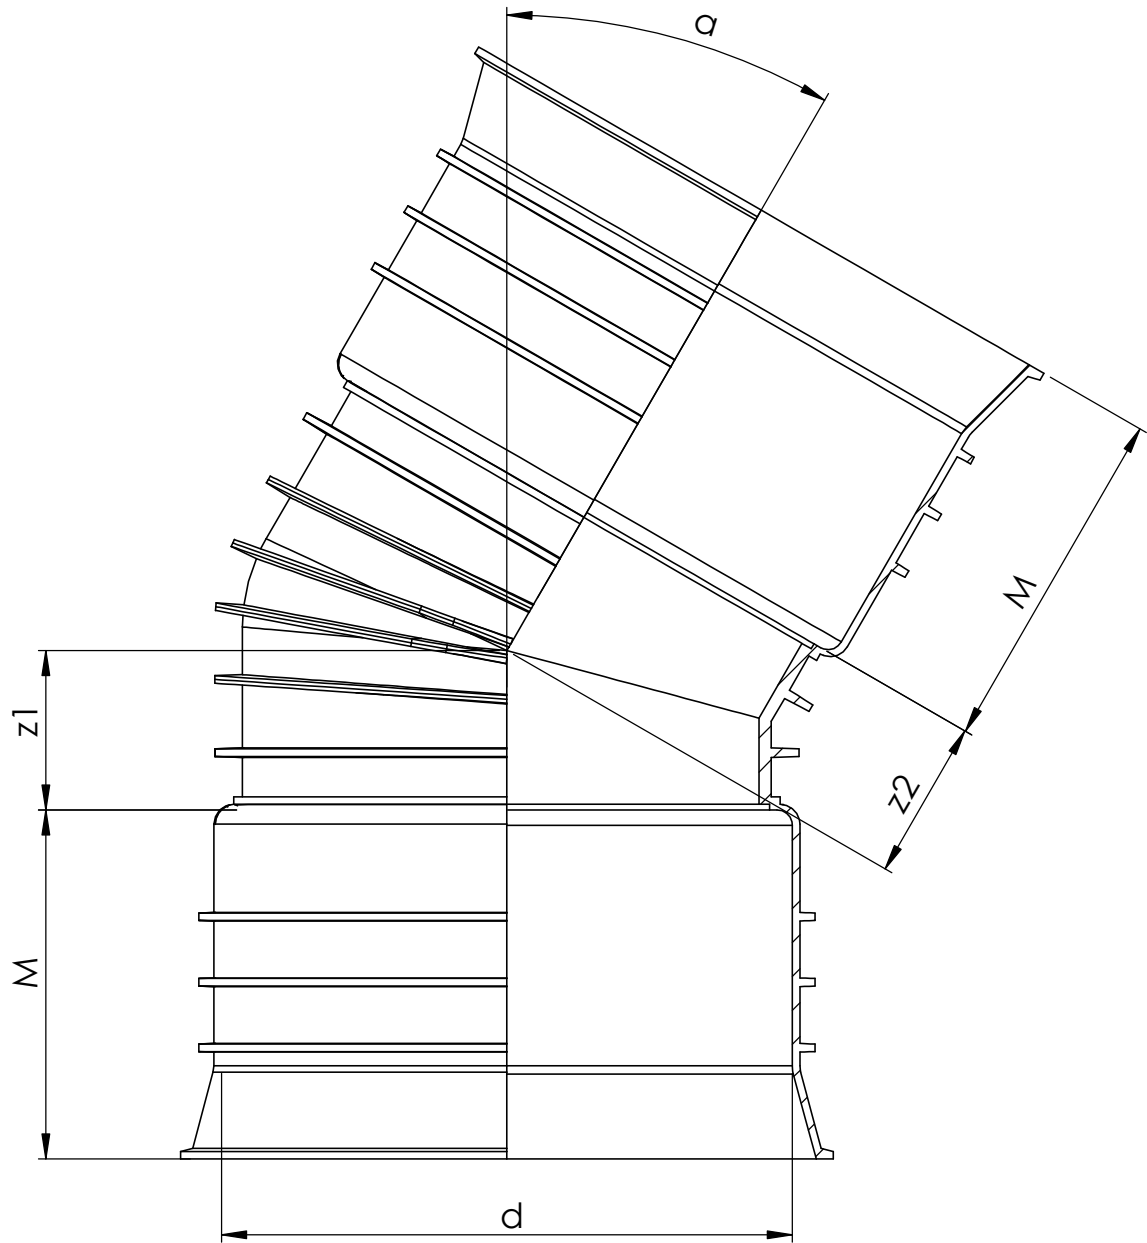

Item	Size	d	z1	z2	M	α
1055356	200	227	63	80	140	30
1055360	300	340	88	88	199	30

Uponor

Description

INFRA
Mounting dimensions
IQ Storm water fittings

Drawing number

Z_IQ_Storm_water_fittings_Bend_30_deg_200_300

Sheet: 1/1

4

3

2

1