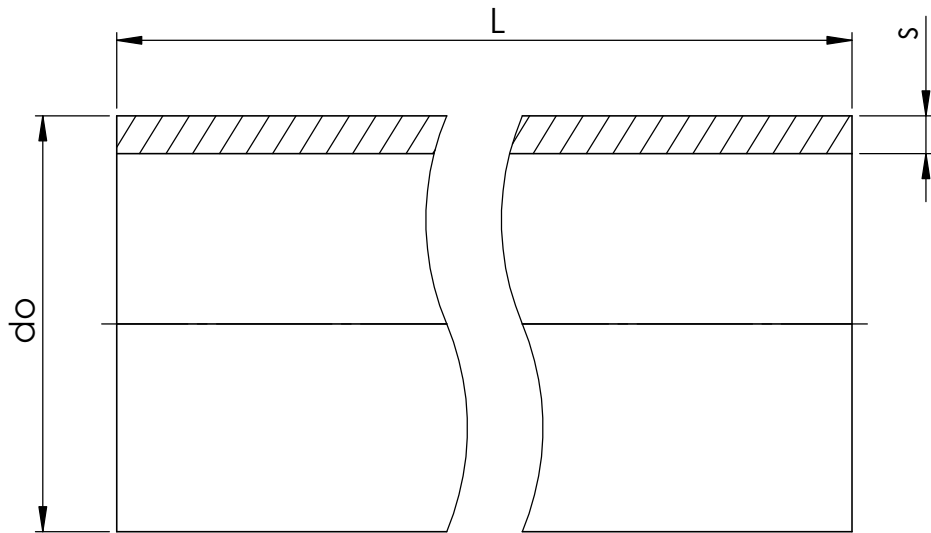

Item	Size	do	L	s
1044263	110	110	Special	10
1023562	140	140	Special	12,7

Uponor

Description

INFRA
Mounting dimensions
Pressure pipe PN16 SDR11
PE100 Water pipes

Drawing number

Z_Pressure_pipe_PN16_SDR11_PE100_blue_stripes

Sheet: 1/1

4

3

2

1