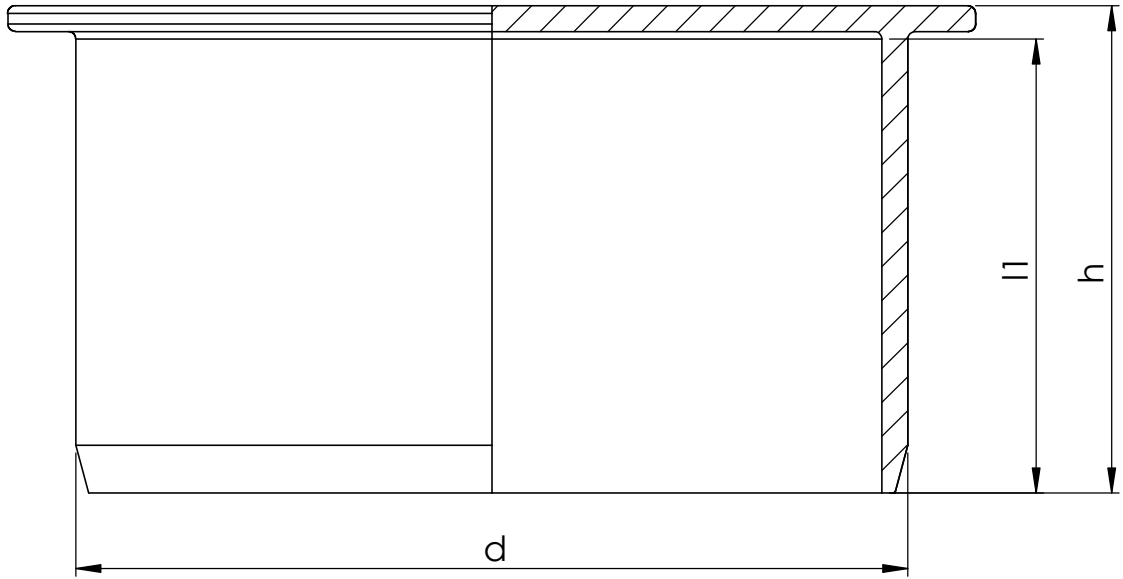

Item	Size	d	l1	h
1050074	110	110	60	64
1050075	160	160	68	72

Uponor

Description
 INFRA
 Mounting dimensions
 Plug
 Underground drainage

Drawing number
 Z_Underground_drainage_plug

Sheet: 1/1

4

3

2