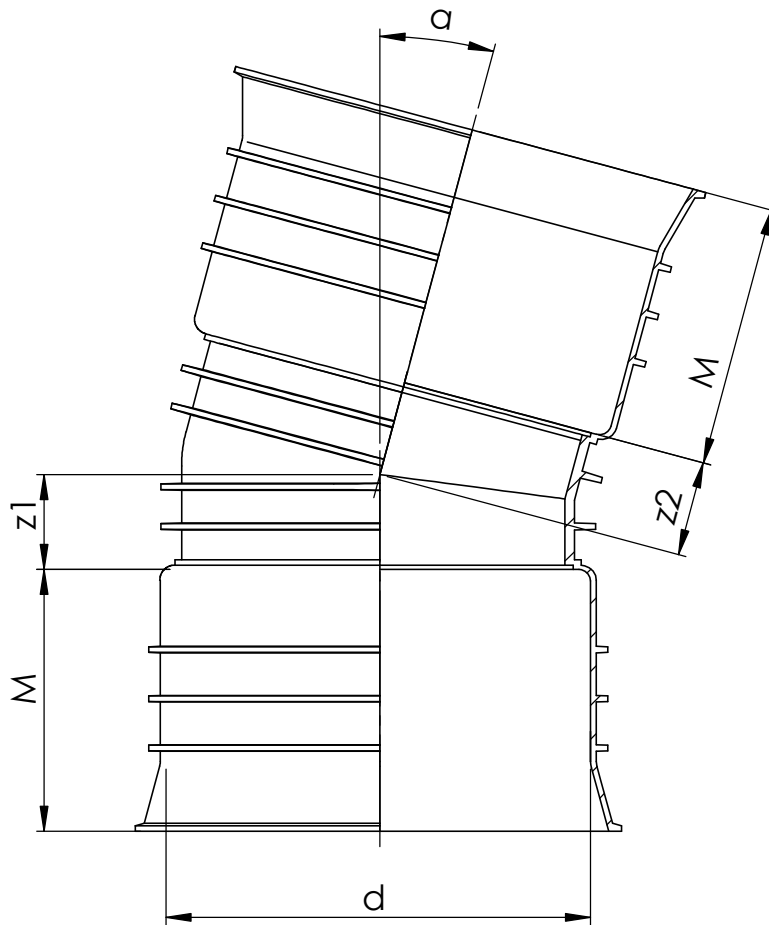

Item	Size	d	z1	z2	M	a
1055355	200	227	50	50	140	15°
1055359	300	340	59	35	199	15°

Uponor

Description
INFRA
Mounting dimensions
IQ Storm water fittings

Drawing number
Z_IQ_Storm_water_fittings_Bend_15_deg_200_300

Sheet: 1/1

4

3

2

1