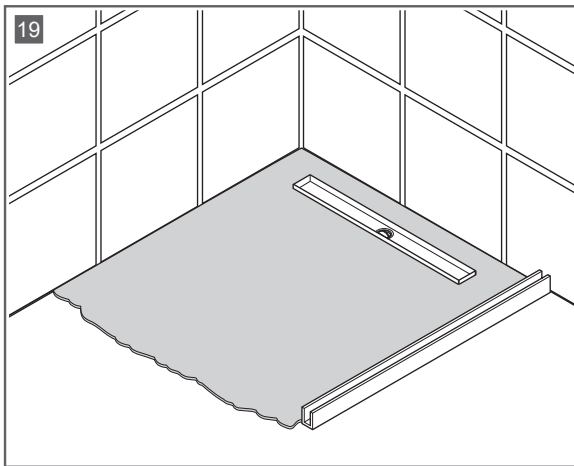

Uponor GmbH

Industriestraße 56,
D-97437 Hassfurt, Germany

1137638 v2_01_2023_INT
Production: Uponor / SKA

Uponor reserves the right to make changes, without prior notification, to the specification of incorporated components in line with its policy of continuous improvement and development.

www.uponor.com