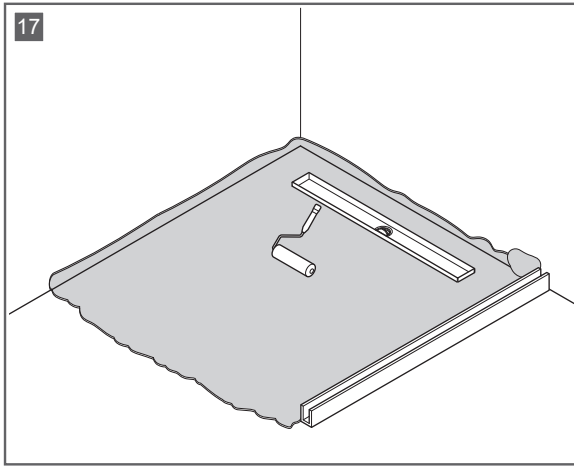

Uponor GmbH

Industriestraße 56,
D-97437 Hassfurt, Germany

1137638 v2_01_2023_INT
Production: Uponor / SKA

Uponor reserves the right to make changes, without prior notification, to the specification of incorporated components in line with its policy of continuous improvement and development.

www.uponor.com