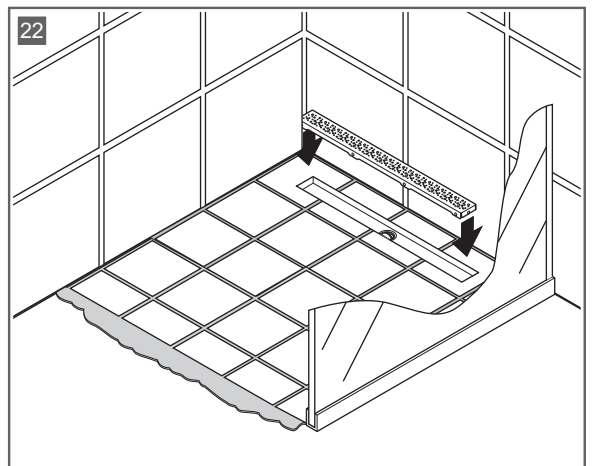

Uponor GmbH

Industriestraße 56,
D-97437 Hassfurt, Germany

1137638 v2_01_2023_INT
Production: Uponor / SKA

Uponor reserves the right to make changes, without prior notification, to the specification of incorporated components in line with its policy of continuous improvement and development.

www.uponor.com