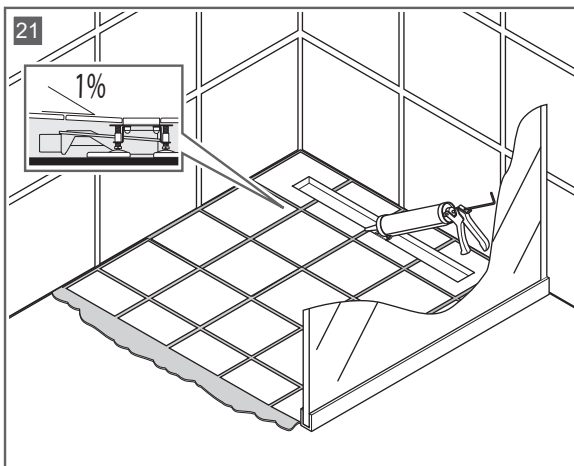

Uponor GmbH

Industriestraße 56,
D-97437 Hassfurt, Germany

1137638 v2_01_2023_INT
Production: Uponor / SKA

Uponor reserves the right to make changes, without prior notification, to the specification of incorporated components in line with its policy of continuous improvement and development.

www.uponor.com