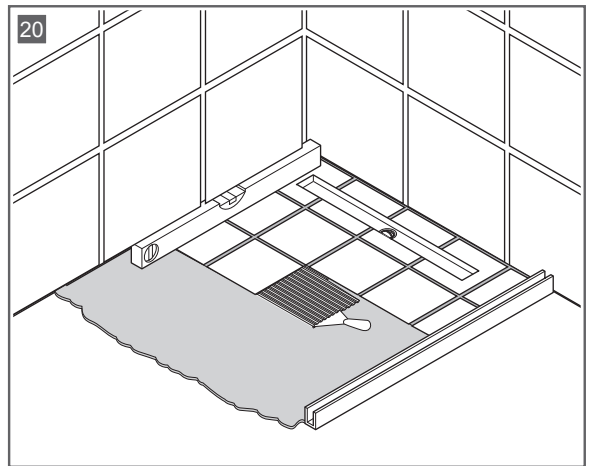

Uponor GmbH

Industriestraße 56,
D-97437 Hassfurt, Germany

1137638 v2_01_2023_INT
Production: Uponor / SKA

Uponor reserves the right to make changes, without prior notification, to the specification of incorporated components in line with its policy of continuous improvement and development.

www.uponor.com