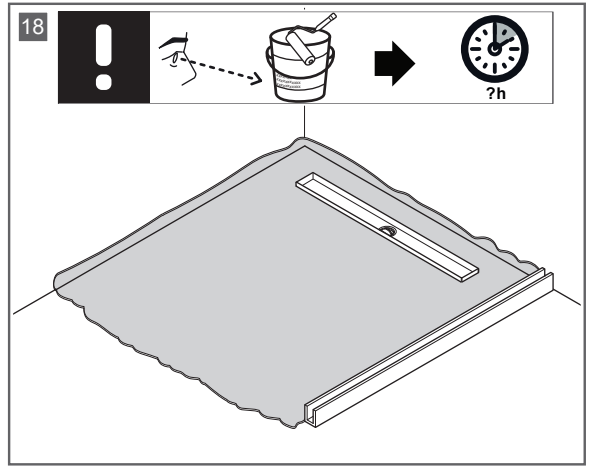

Uponor GmbH

Industriestraße 56,
D-97437 Hassfurt, Germany

1137638 v2_01_2023_INT
Production: Uponor / SKA

Uponor reserves the right to make changes, without prior notification, to the specification of incorporated components in line with its policy of continuous improvement and development.

www.uponor.com