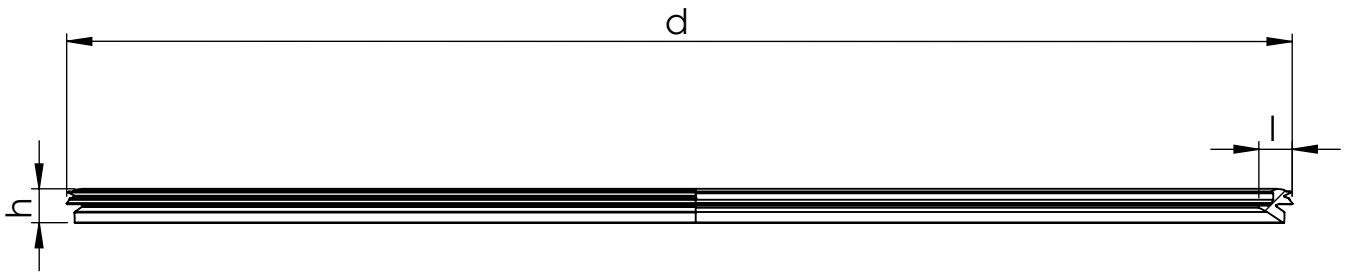

Item	Size	h	l	d
1050627	110	9	11	123

Uponor

Description
INFRA
Mounting Dimensions
PVC FITTINGS 110-160

Drawing number
Z_Undeground_drainage_sealing_ring_Dinlock_TPE

Sheet: 1/1

4

3

2