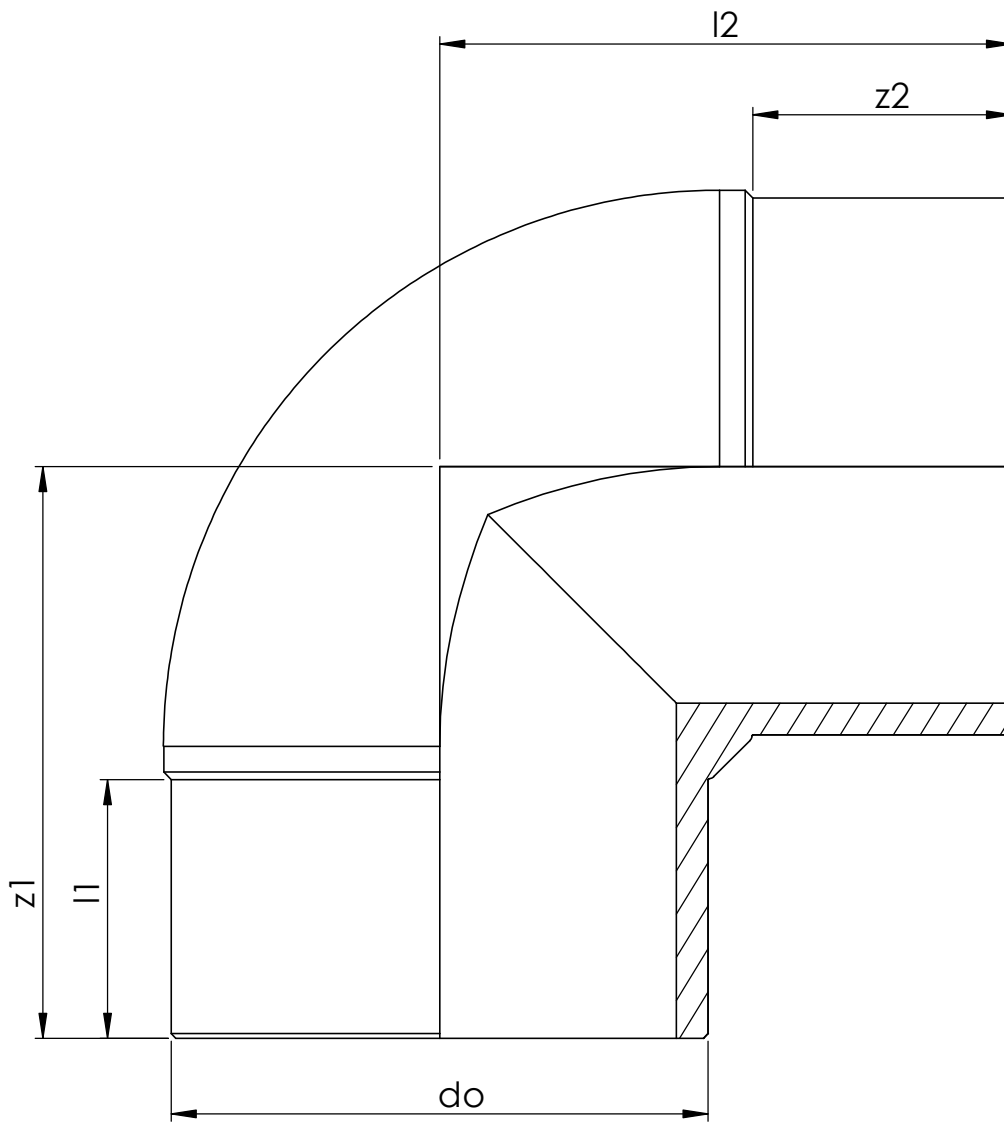

Item	Size	do	l1	l2	z1	z2
1075339	355x90	355	171	171	378	378

Uponor

Description
INFRA
Mounting dimensions
Iplast Pressure elbow 90° SDR17 long
Cold fittings

Drawing number
Z_Iplast_Pressure_elbow_90_deg_SDR17_long

Sheet: 1/1

4

3

2

1