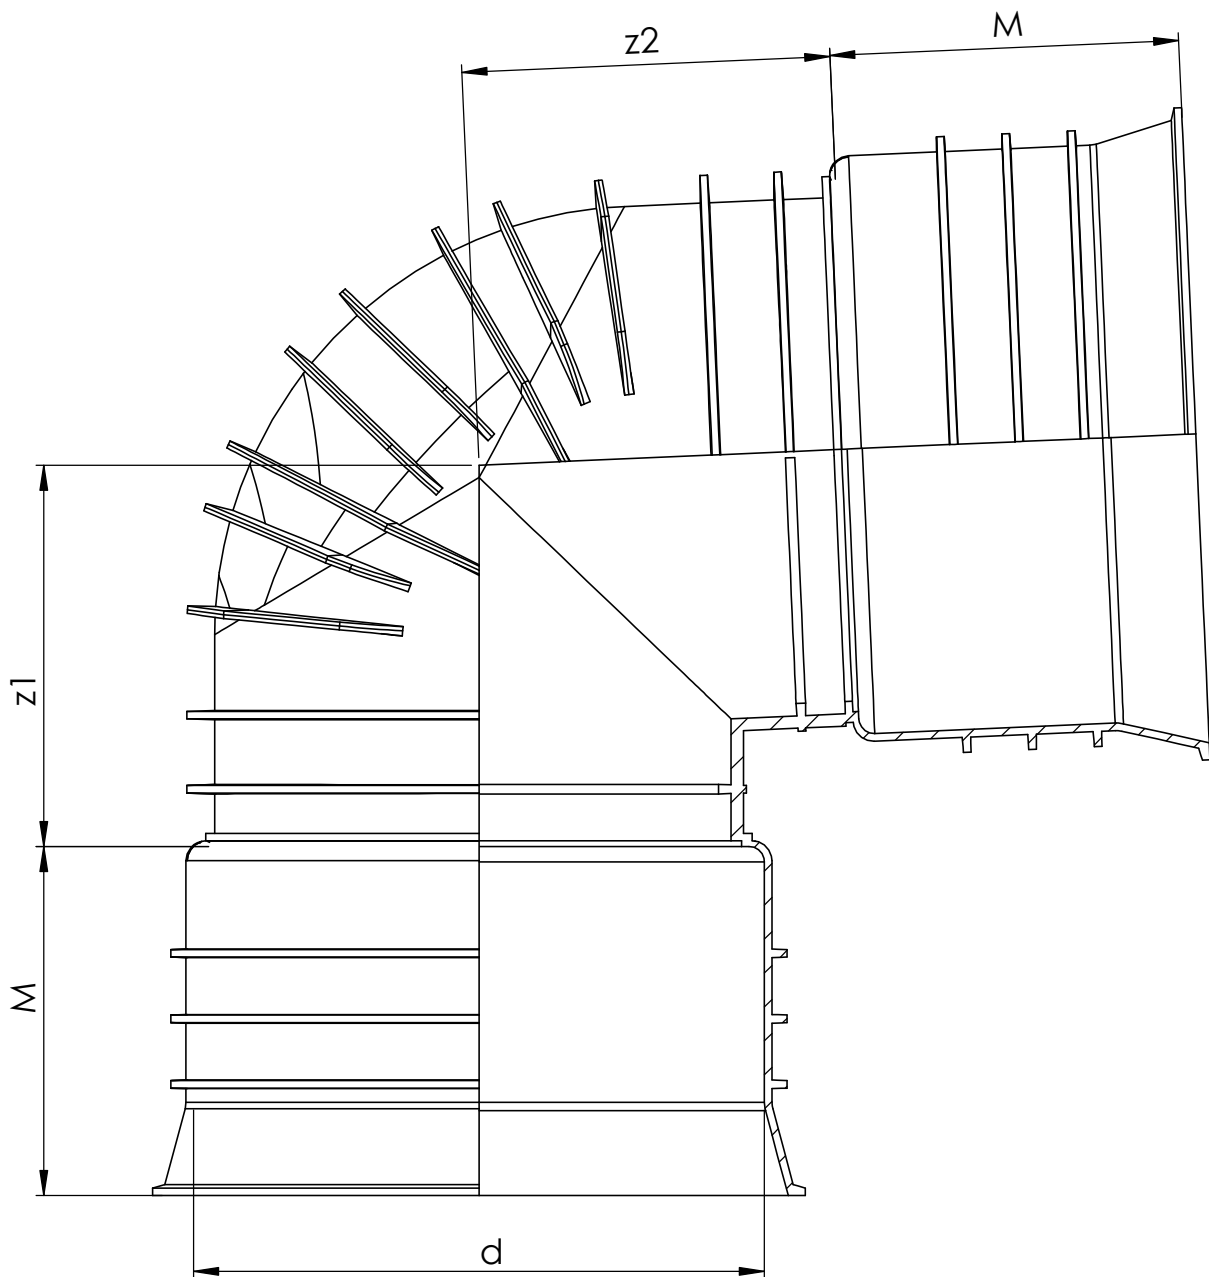

4

3

2

1

Item	Size	d	z1	z2	M
1055358	200	227	146	146	140
1055362	300	340	234	234	199

**Uponor**

Description  
INFRA  
Mounting dimensions  
IQ Storm water fittings

Drawing number  
Z\_IQ\_Storm\_water\_fittings\_Bend\_90\_deg\_200\_300

Sheet: 1/1

4

3

2

1