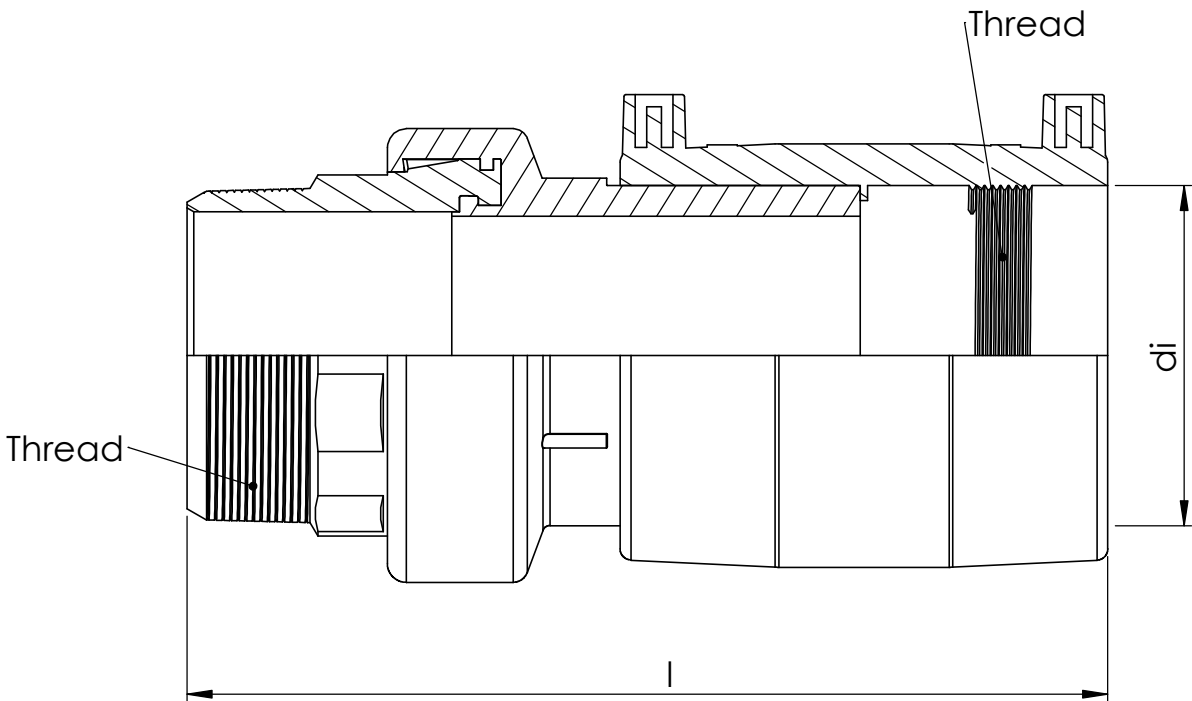

4

3

2

1

Item	Size	di	l	Thread
1000451	32 Thread 1	32	152	1"
1000452	40 Thread 1 1/4"	40	169	1 1/4"
1000453	50 Thread 1 1/2	50	174	1 1/2"
1000541	63 Thread 2	63	202	2"
1075722	90 Thread 3	90	244	3"

uponor

Description
INFRA
Mounting dimensions
Pressure EF coupler adapter SDR11
EF Fittings

Drawing number
Z_Pressure_EF_Coupler_Adapter_SDR11_Male

Sheet: 1/1

4

3

2

1