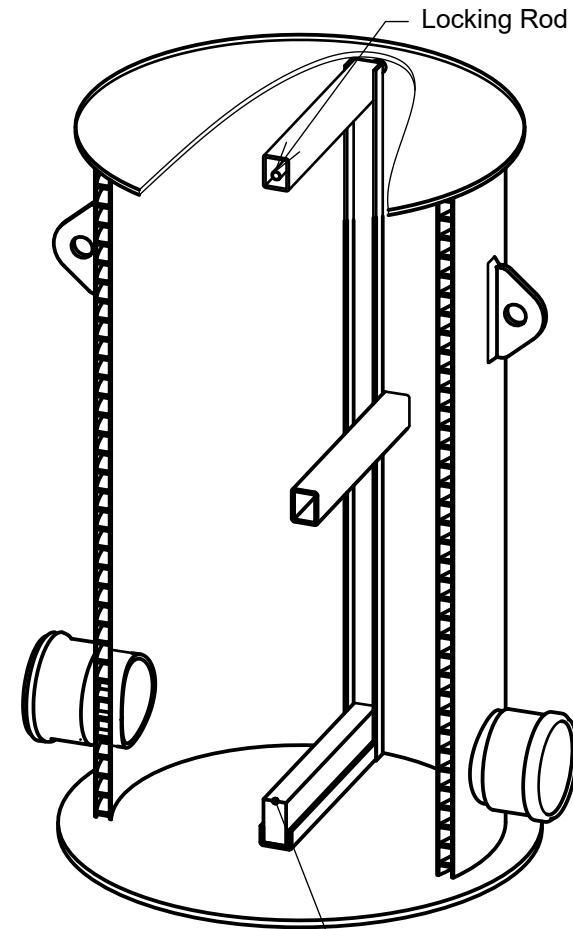

Uponor Stormwise Level regulation chamber M1

Green area

Flow direction →

The first woodenboard is preinstalled from factory.

Chamber Dimension [mm]	
ID	
800	
1000	
1200	
1400	
Other	

Connecions		
	DN	Type
	110	Smooth/Dv
	160	Smooth/Dv
	200	Smooth/Dv
	225	IQ
	250	Smooth/Dv
	315	Smooth/Dv
	338	IQ
	400	Smooth
	450	IQ / Ultra
	560	IQ / Ultra
	684	IQ / Ultra
	902	IQ
	1154	IQ
	Other	

H [mm]	
1500	
2000	
2500	
3000	
3500	
Other	

CASE NUMBER	DRAWN BY	HANDLED BY
	---	---
DATE	CONTACT PERSON	
10.02.2023	---	
CONTENT		
Levelregulation chamber		
SCALE	NUMBER	
1:20 (A3)	1138354-M1	