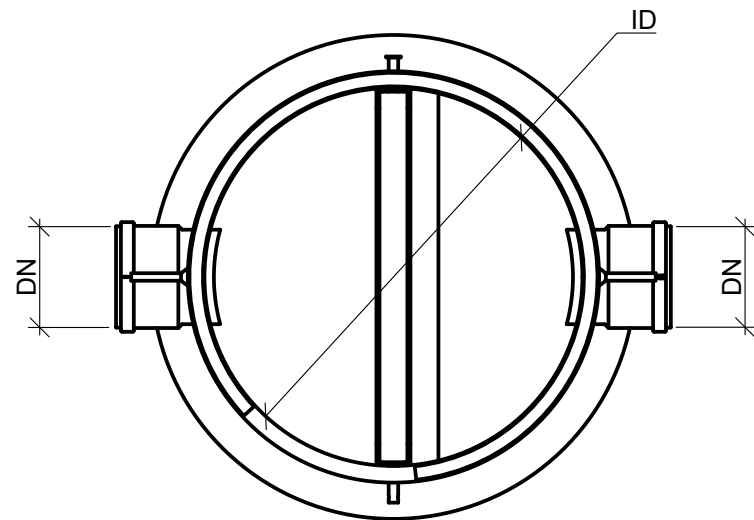

Uponor Stormwise Level regulation chamber M1

Green area

Flow direction →

The first woodenboard is preinstalled from factory.

Chamber Dimension [mm]	
ID	
800	
1000	
1200	
1400	
Other	

Connecions		
	DN	Type
	110	Smooth/Dv
	160	Smooth/Dv
	200	Smooth/Dv
	225	IQ
	250	Smooth/Dv
	315	Smooth/Dv
	338	IQ
	400	Smooth
	450	IQ / Ultra
	560	IQ / Ultra
	684	IQ / Ultra
	902	IQ
	1154	IQ
	Other	

H [mm]	
1500	
2000	
2500	
3000	
3500	
Other	

CASE NUMBER	DRAWN BY	HANDLED BY
	---	---
DATE	CONTACT PERSON	
10.02.2023	---	
CONTENT		
Levelregulation chamber		
SCALE	NUMBER	
1:20 (A3)	1138354-M1	