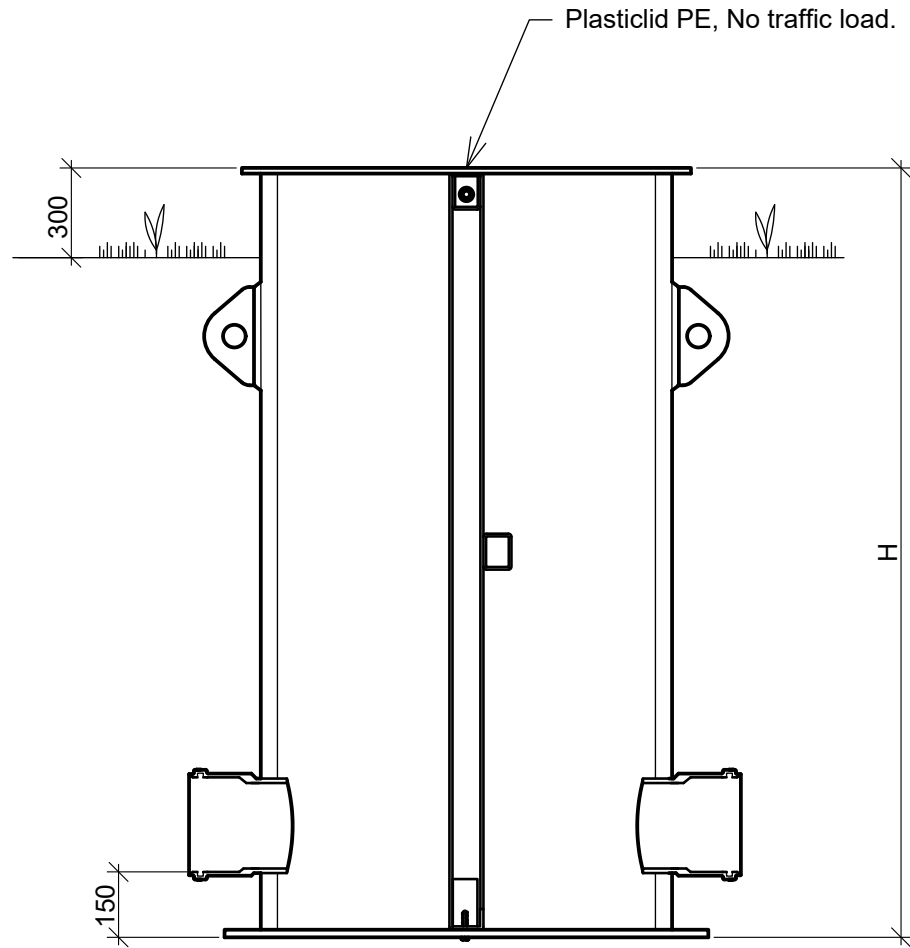

Uponor Stormwise Level regulation chamber M1

Green area

Flow direction →

The first woodenboard is preinstalled from factory.

Chamber Dimension [mm]	
ID	
800	
1000	
1200	
1400	
Other	

Connecions		
	DN	Type
	110	Smooth/Dv
	160	Smooth/Dv
	200	Smooth/Dv
	225	IQ
	250	Smooth/Dv
	315	Smooth/Dv
	338	IQ
	400	Smooth
	450	IQ / Ultra
	560	IQ / Ultra
	684	IQ / Ultra
	902	IQ
	1154	IQ
	Other	

H [mm]	
1500	
2000	
2500	
3000	
3500	
Other	

CASE NUMBER	DRAWN BY	HANDLED BY
	---	---
DATE	CONTACT PERSON	
10.02.2023	---	
CONTENT		
Levelregulation chamber		
SCALE	NUMBER	
1:20 (A3)	1138354-M1	