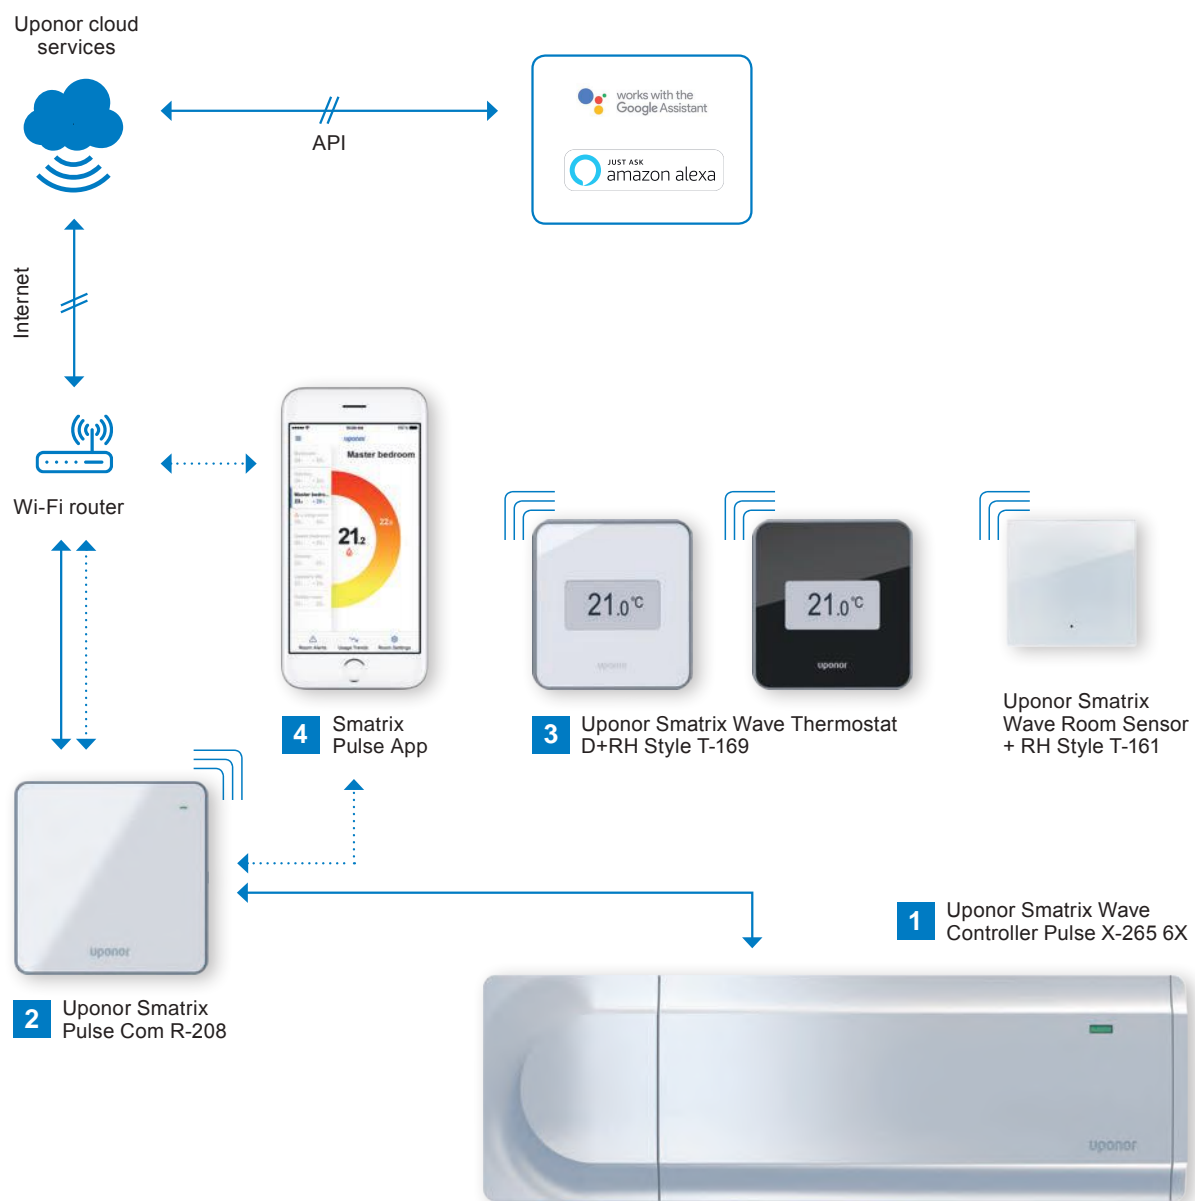

Frank Wood, 36, installer

Simple system, maximum performance

Your feel-good connection with Smatrix Pulse comprises only a few components. For optimal installation, please contact our reliable partners. You can find them at www.uponor.com