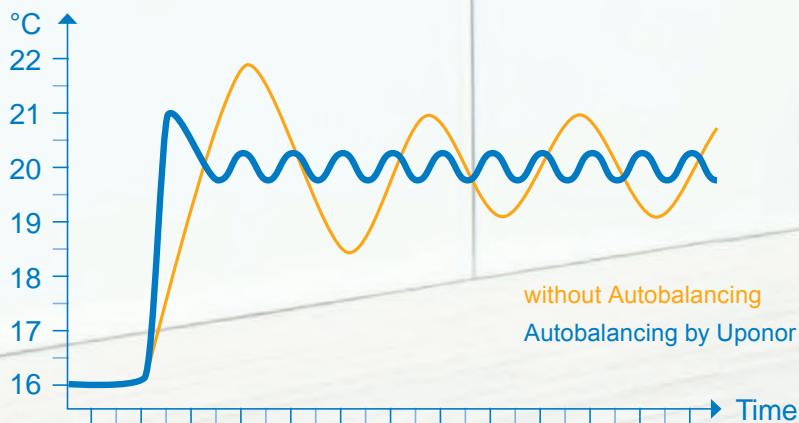

Less energy, more comfort!

Smatrix Pulse automatically optimises your energy use

While manual hydraulic balancing only considers the initial conditions, the Autobalancing function constantly adapts to every change in the system or space, without complicated recalculations or adjustments by an installer. Automatic balancing continues through all seasons and adapts to household's changing lifestyle and usage patterns, eliminating the need for manual balancing. This results in more even floor temperatures and faster system reaction times with lower energy consumption than any standard on/off system. You save time, energy and money – whilst benefiting from optimal comfort!

Save up to 20% in energy with Autobalancing technology: