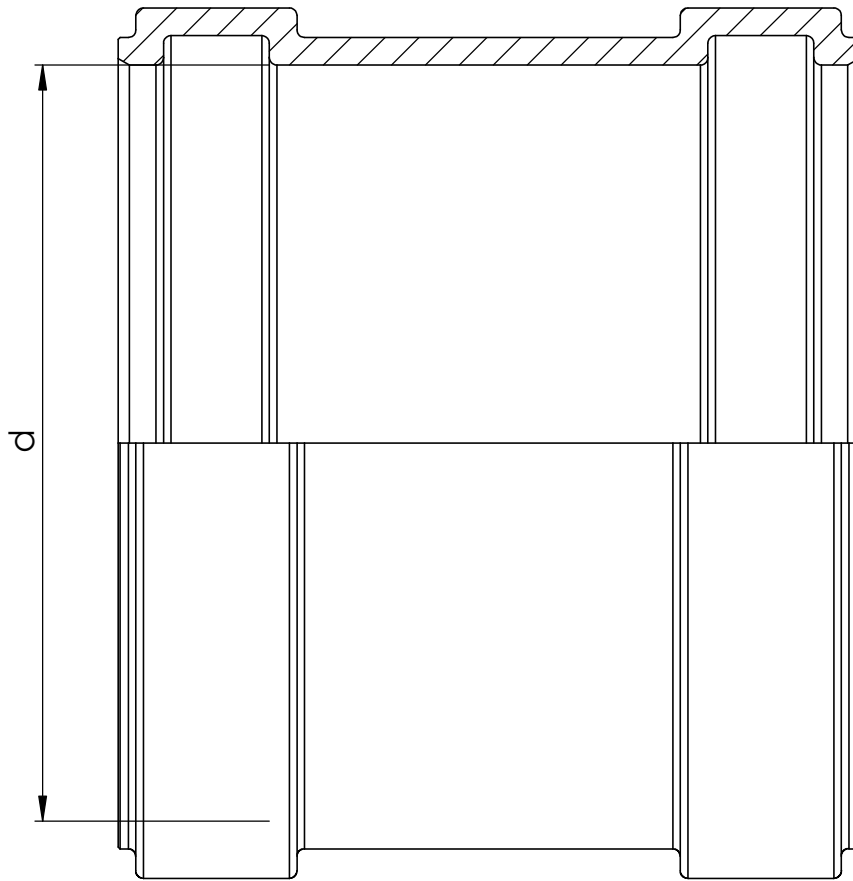

Item	Size	d
1120470	200	200
1120471	250	250
1120472	315	315
1120473	400	400

Uponor

Description
INFRA
Mounting dimensions
Repair collar
Underground drainage

Drawing number
Z_Underground_drainage_repair_collar_200_400

Sheet: 1/1

4

3

2

1