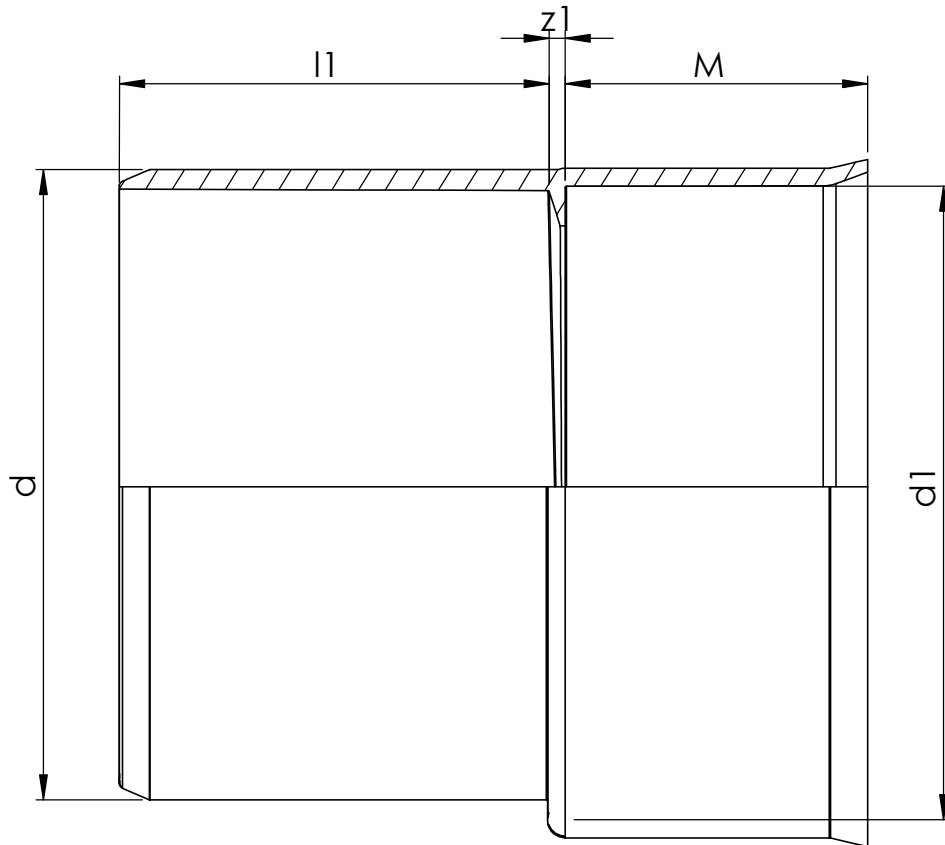

Item	Size	d	d1	l1	z1	M
1120418	250/250	250	251	170	7	120

**Uponor**

Description  
INFRA  
Mounting dimensions  
Ultra rib 2 fittings

Drawing number  
Z\_Ultra\_rib\_2\_connector\_250\_250

Sheet: 1/1

4

3

2