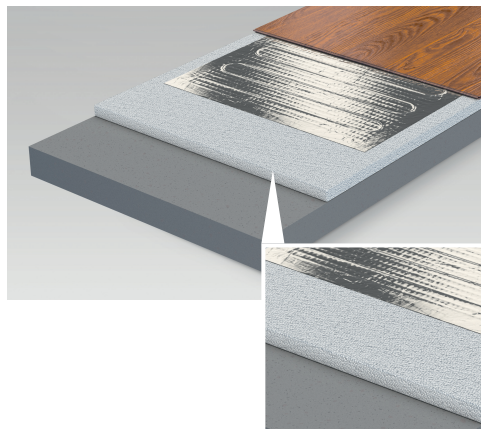

10-year warranty*
Add Uponor insulation for additional energy savings.

Especially flexible:

The high quality single cable is ideal solution for complicated room spaces under the tiles. 2-wire shielded cable is only 3 mm in diameter and can be easily fixed on the prepared floor with the tape or in the clamp tracks. Available in range from 150W to 1850W.