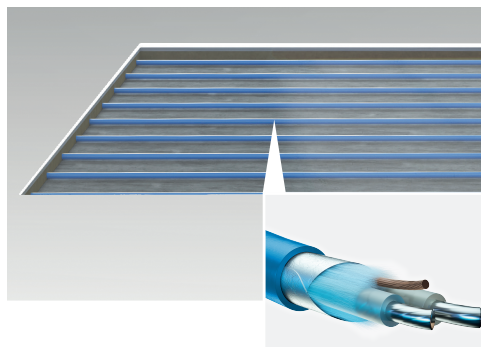

## Ultimately thin:

The flattest sew-up cable mat with cables of only 3 mm in diameter fits perfectly under tiles. Self-attaching mat fixation where the cable is sewn to the mesh guarantees no lifting up for fast and easy installation – even without any additional adhesives. Available in range of 100W/m<sup>2</sup> from 100W to 1200W and of 160W/m<sup>2</sup> from 160W to 1920W.

## Especially flexible:

The high quality single cable is ideal solution for complicated room spaces under the tiles. 2-wire shielded cable is only 3 mm in diameter and can be easily fixed on the prepared floor with the tape or in the clamp tracks. Available in range from 150W to 1850W.