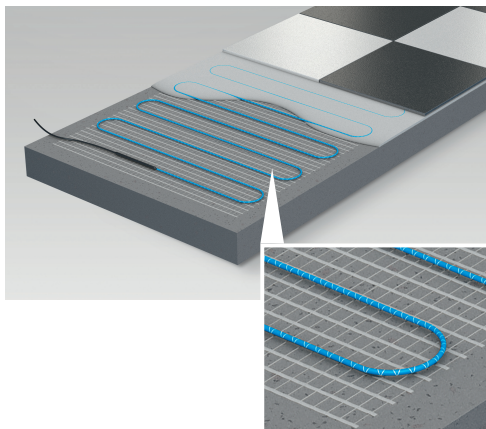

## Uponor Comfort E – electric underfloor heating at its best

- **Ideal for new build and renovation**  
Uponor Comfort E fits for tiles, laminate, parquet or vinyl floor covering in dry and wet floor constructions. Due to extra slim materials, a low floor height can be maintained.
- **Easy installation**  
Uponor Comfort E is easy to install and set up, even in small rooms with difficult spatial geometry. The cable mats don't need any further adhesive and help you to save installation time and costs – no special tools needed. Alternative you can use single cable for individual installation.
- **Quick comfort**  
Heats up and turns your floor into your comfort zone within minutes!
- **Quality made in Germany**  
Rely on Uponor, the world's leading expert in underfloor heating and enjoy product safety.

## Ultimately thin:

The flattest sew-up cable mat with cables of only 3 mm in diameter fits perfectly under tiles. Self-attaching mat fixation where the cable is sewn to the mesh guarantees no lifting up for fast and easy installation – even without any additional adhesives. Available in range of 100W/m<sup>2</sup> from 100W to 1200W and of 160W/m<sup>2</sup> from 160W to 1920W.