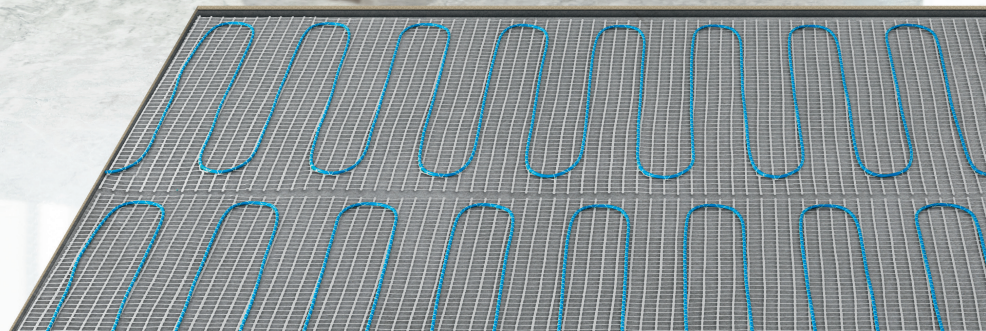

Uponor

Build on Uponor with Comfort E

Experience Uponor Comfort E, electric underfloor heating with the flattest cable that is easy to set up and quick to respond – to enrich the little moments in life