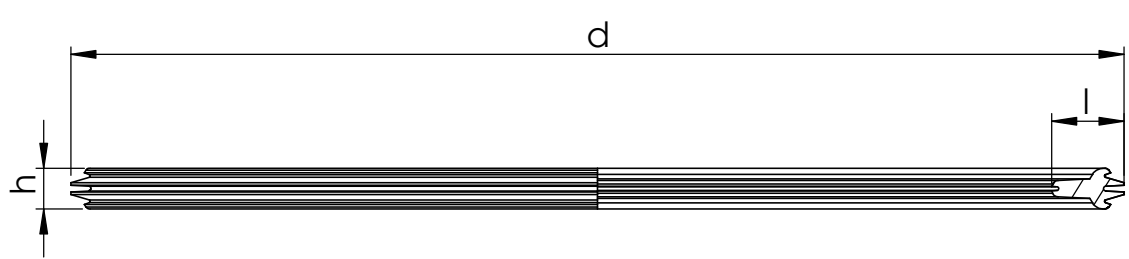

Item	Size	d	l	h
1003600	560/500	557	38	22

Description
INFRA
Mounting dimensions
Storm water fittings

Drawing number
Z_Storm_water_sealing_ring_560_500

Sheet: 1/1

4

3

2

1