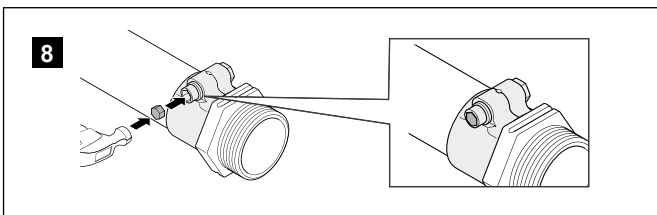

## Uponor Wipex adapter S-Press (32 mm)

## Uponor Wipex adapter S-Press (40 + 50 mm)