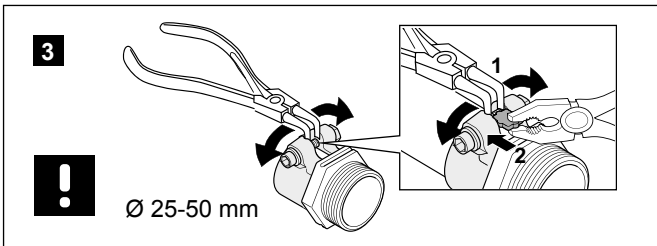

## Uponor Wipex adapter S-Press (32 mm)

## Uponor Wipex adapter S-Press (40 + 50 mm)