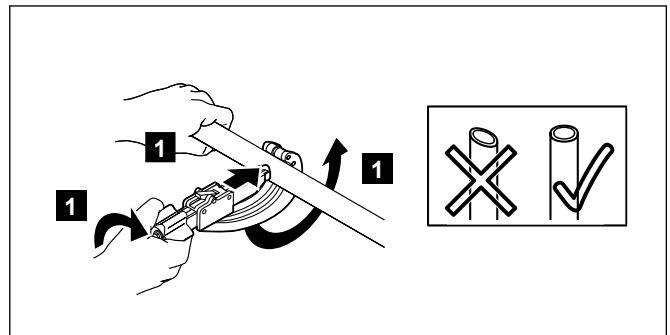

## Uponor Wipex adapter S-Press (32 mm)

## Uponor Wipex adapter S-Press (40 + 50 mm)