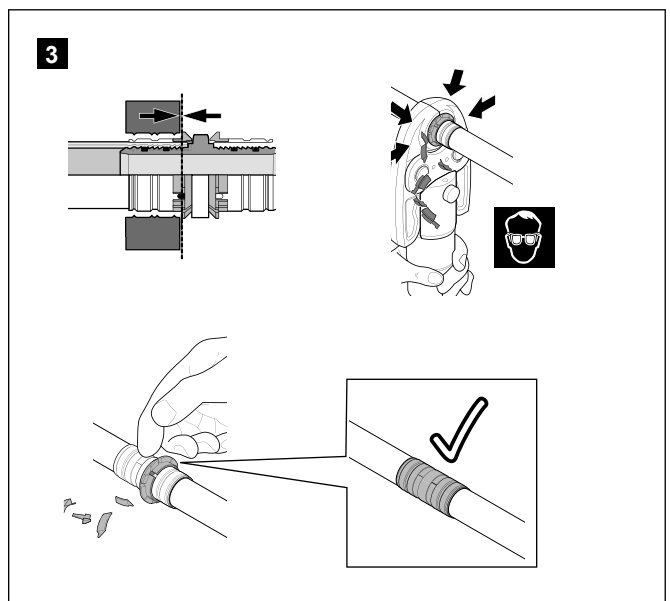

## Uponor Wipex adapter S-Press (32 mm)

## Uponor Wipex adapter S-Press (40 + 50 mm)