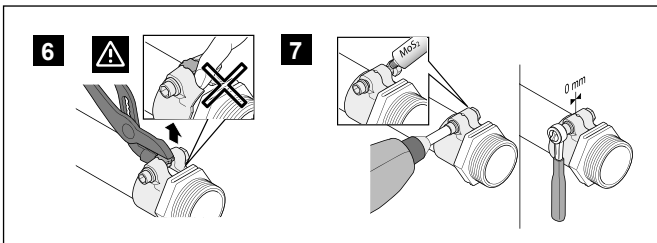

## Uponor Wipex adapter S-Press (32 mm)

## Uponor Wipex adapter S-Press (40 + 50 mm)