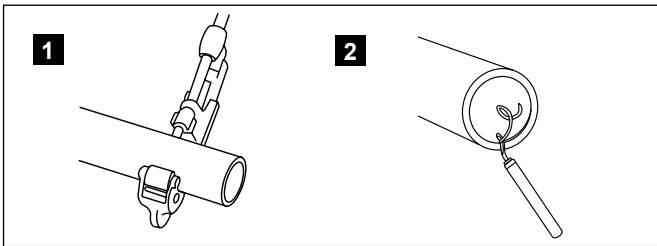

## Uponor Wipex adapter S-Press (32 mm)

## Uponor Wipex adapter S-Press (40 + 50 mm)