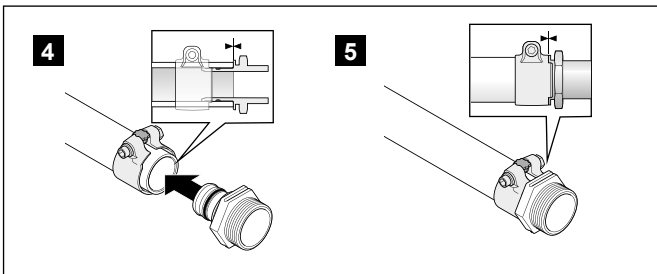

## Uponor Wipex adapter S-Press (32 mm)

## Uponor Wipex adapter S-Press (40 + 50 mm)