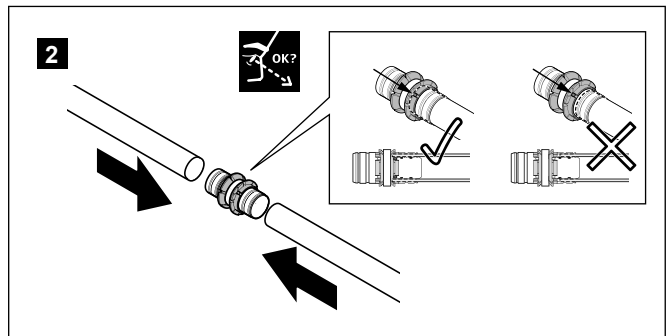

## Uponor Wipex adapter S-Press (32 mm)

## Uponor Wipex adapter S-Press (40 + 50 mm)