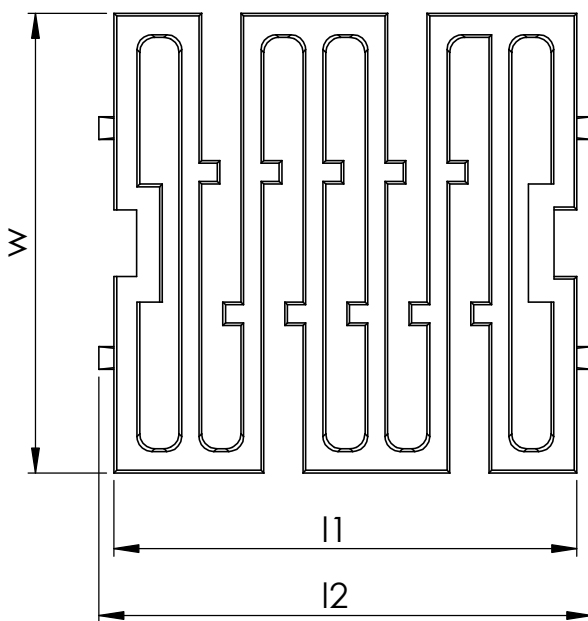

Item	Size	l1	l2	w	h	h1
1059007	61	306	326	304	65	39

Description
 INFRA
 Mounting dimensions
 Chamber components

Drawing number
 Z_Chamber_cover_61_basic

Sheet: 1/1

4

3

2

1