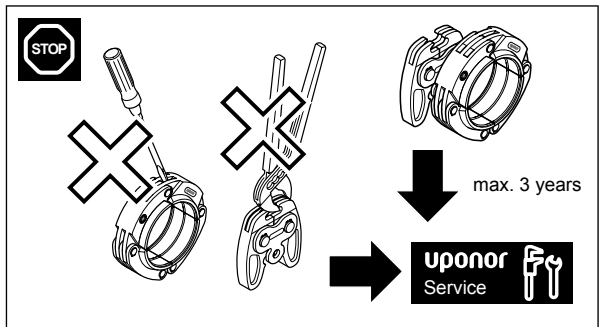

uponor

Uponor S-Press chain 63-110

made by

novopress

Scharnhorststrasse 1
D - 41460 Neuss
Germany

T +49-2131-288-0
F +49-2131-288-55
W www.novopress.de
M info@novopress.de

		UP110 UP75 UP75 EL 					
		UPP1 	UPP1 				
 PPSU	14 – 20	16 – 32	40 – 50	–	16 – 32	–	–
	14 – 20	14 – 32	–	–	14 – 32	–	–
	–	–	40 – 50	–	–	–	–
	–	 25 – 32	 40 – 50	 63 – 110	 25 – 32	–	–
	–	–	–	–	–	14 – 25	–
	–	–	–	–	–	–	16 – 32