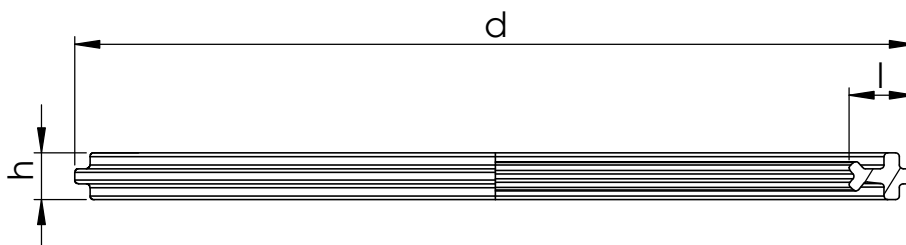

Item	Size	d	l	h
1085350	110	110	9	6

Description
INFRA
Mounting dimensions
Storm water fittings

Drawing number
Z_Sealing_ring_SBR

Sheet: 1/1

4

3

2

1