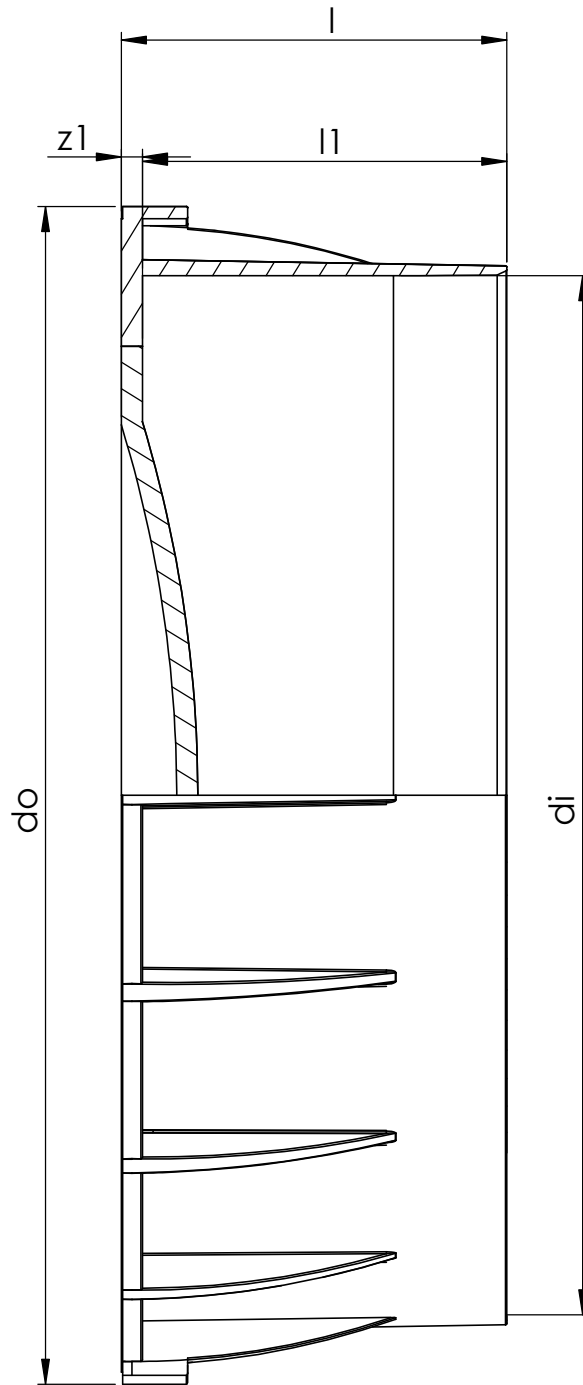

Item	Size	di	do	l	l1	z1
1057910	600	687	779	255	241	14

Uponor

Description
INFRA
Mounting dimensions
IQ Storm water fittings

Drawing number
Z_Storm_water_plug

Sheet: 1/1

4

3

2