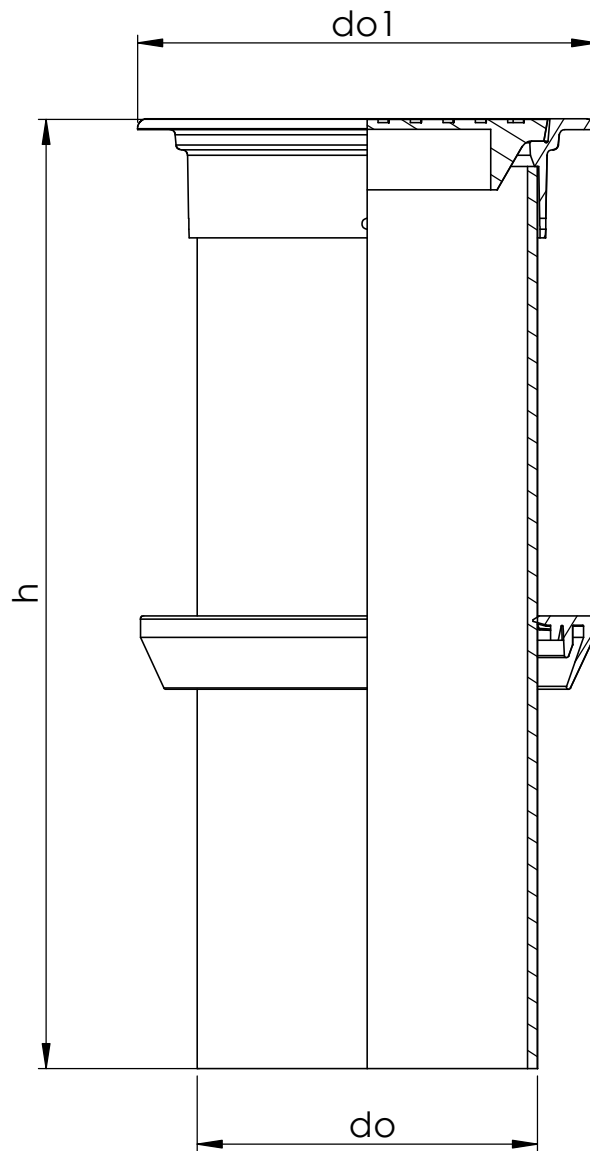

Item	Size	do	do1	h
1058161	400/315	315	425	879

Uponor

Description
INFRA
Mounting dimensions
Chamber telescopic risers

Drawing number
Z_Chamber_telescope_pipe_L65_blind_round_basic

Sheet: 1/1

4

3

2