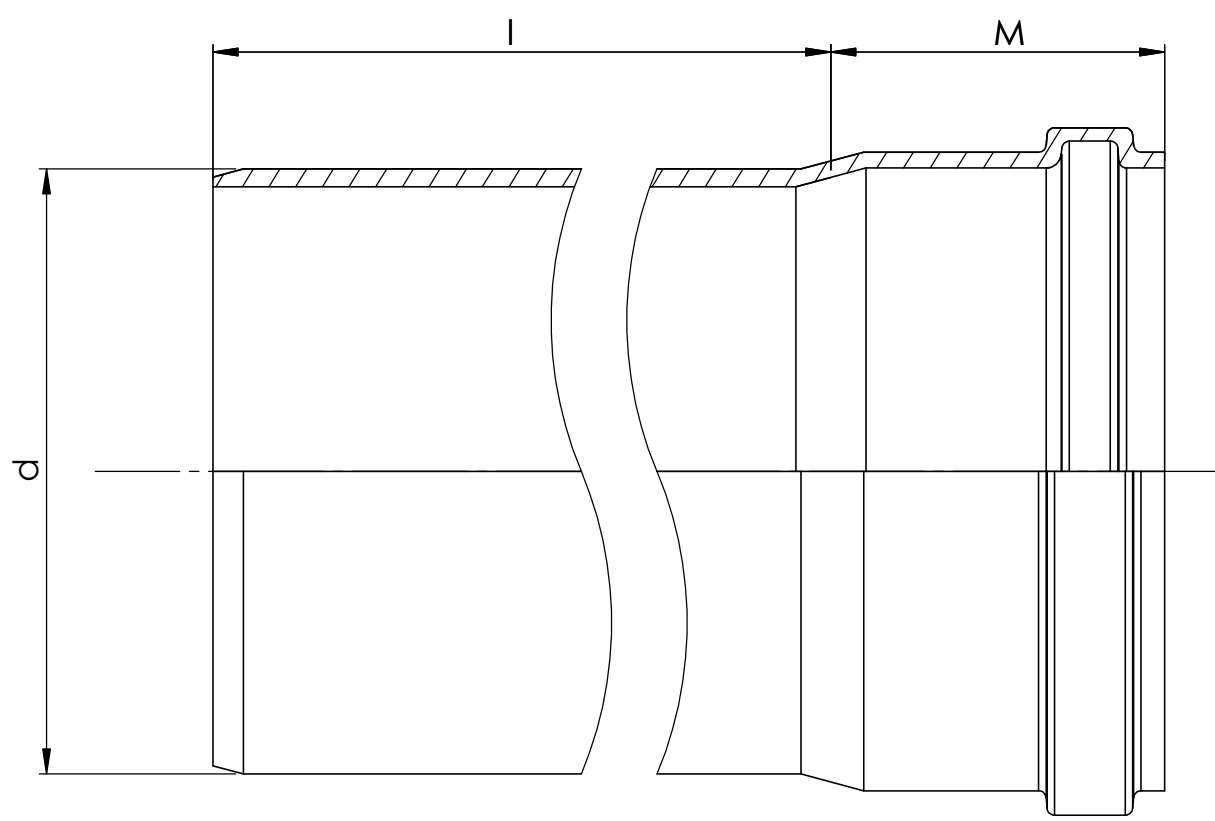

| Item | Size | d | l | M |
|---------|----------|-----|------|----|
| 1054104 | 110x1000 | 110 | 986 | 64 |
| 1054112 | 110x3000 | 110 | 2986 | 64 |
| 1054110 | 110x6000 | 110 | 5986 | 64 |
| 1054105 | 160x1000 | 160 | 972 | 88 |
| 1054113 | 160x3000 | 160 | 2972 | 88 |
| 1050211 | 160x6000 | 160 | 5972 | 88 |

Description
 INFRA
 Mounting dimensions
 Sewer Pipe SN8 PVC 110-160

Drawing number
 Z_PVC_Sewer_Pipe_SN8_110-160

Sheet: 1/1

4

3

2

1