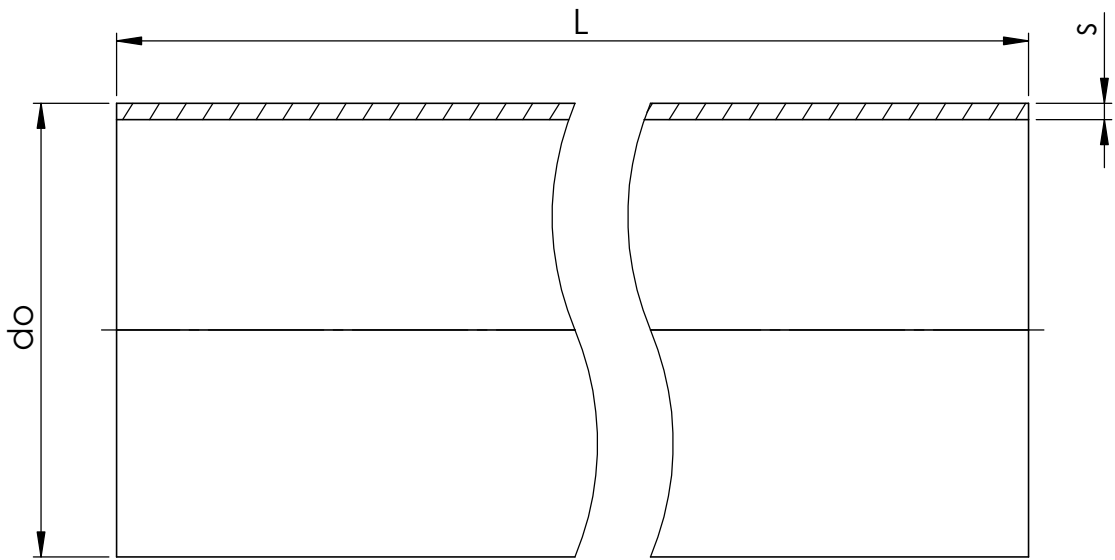

Item	Size	d_o	L	s
1119535	300	300	Special	10,9

Uponor

Description
 INFRA
 Mounting dimensions
 Pressure water pipe PN6 PN27,6
 PE100 Water pipes

Drawing number
 Z_Pressure_water_pipe_PN6_SDR27_6_PE100_RC