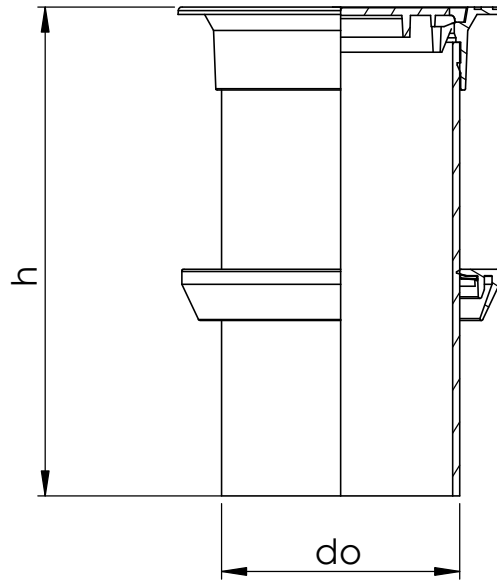

Item	Size	do	l	h	w
1054546	400/315	315	430	647	430

**Uponor**

Description  
INFRA  
Mounting dimensions  
Chamber telescopic risers

Drawing number  
Z\_Chamber\_telescope\_pipe\_U125B\_blind\_square\_cover

Sheet: 1/1

4

3

2

1