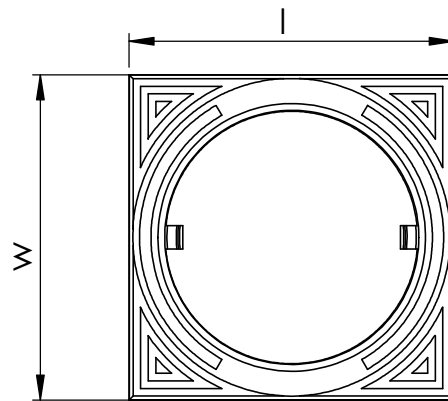

Item	Size	do	l	h	w
1054546	400/315	315	430	647	430

**Uponor**

Description  
INFRA  
Mounting dimensions  
Chamber telescopic risers

Drawing number  
Z\_Chamber\_telescope\_pipe\_U125B\_blind\_square\_cover

Sheet: 1/1

4

3

2

1